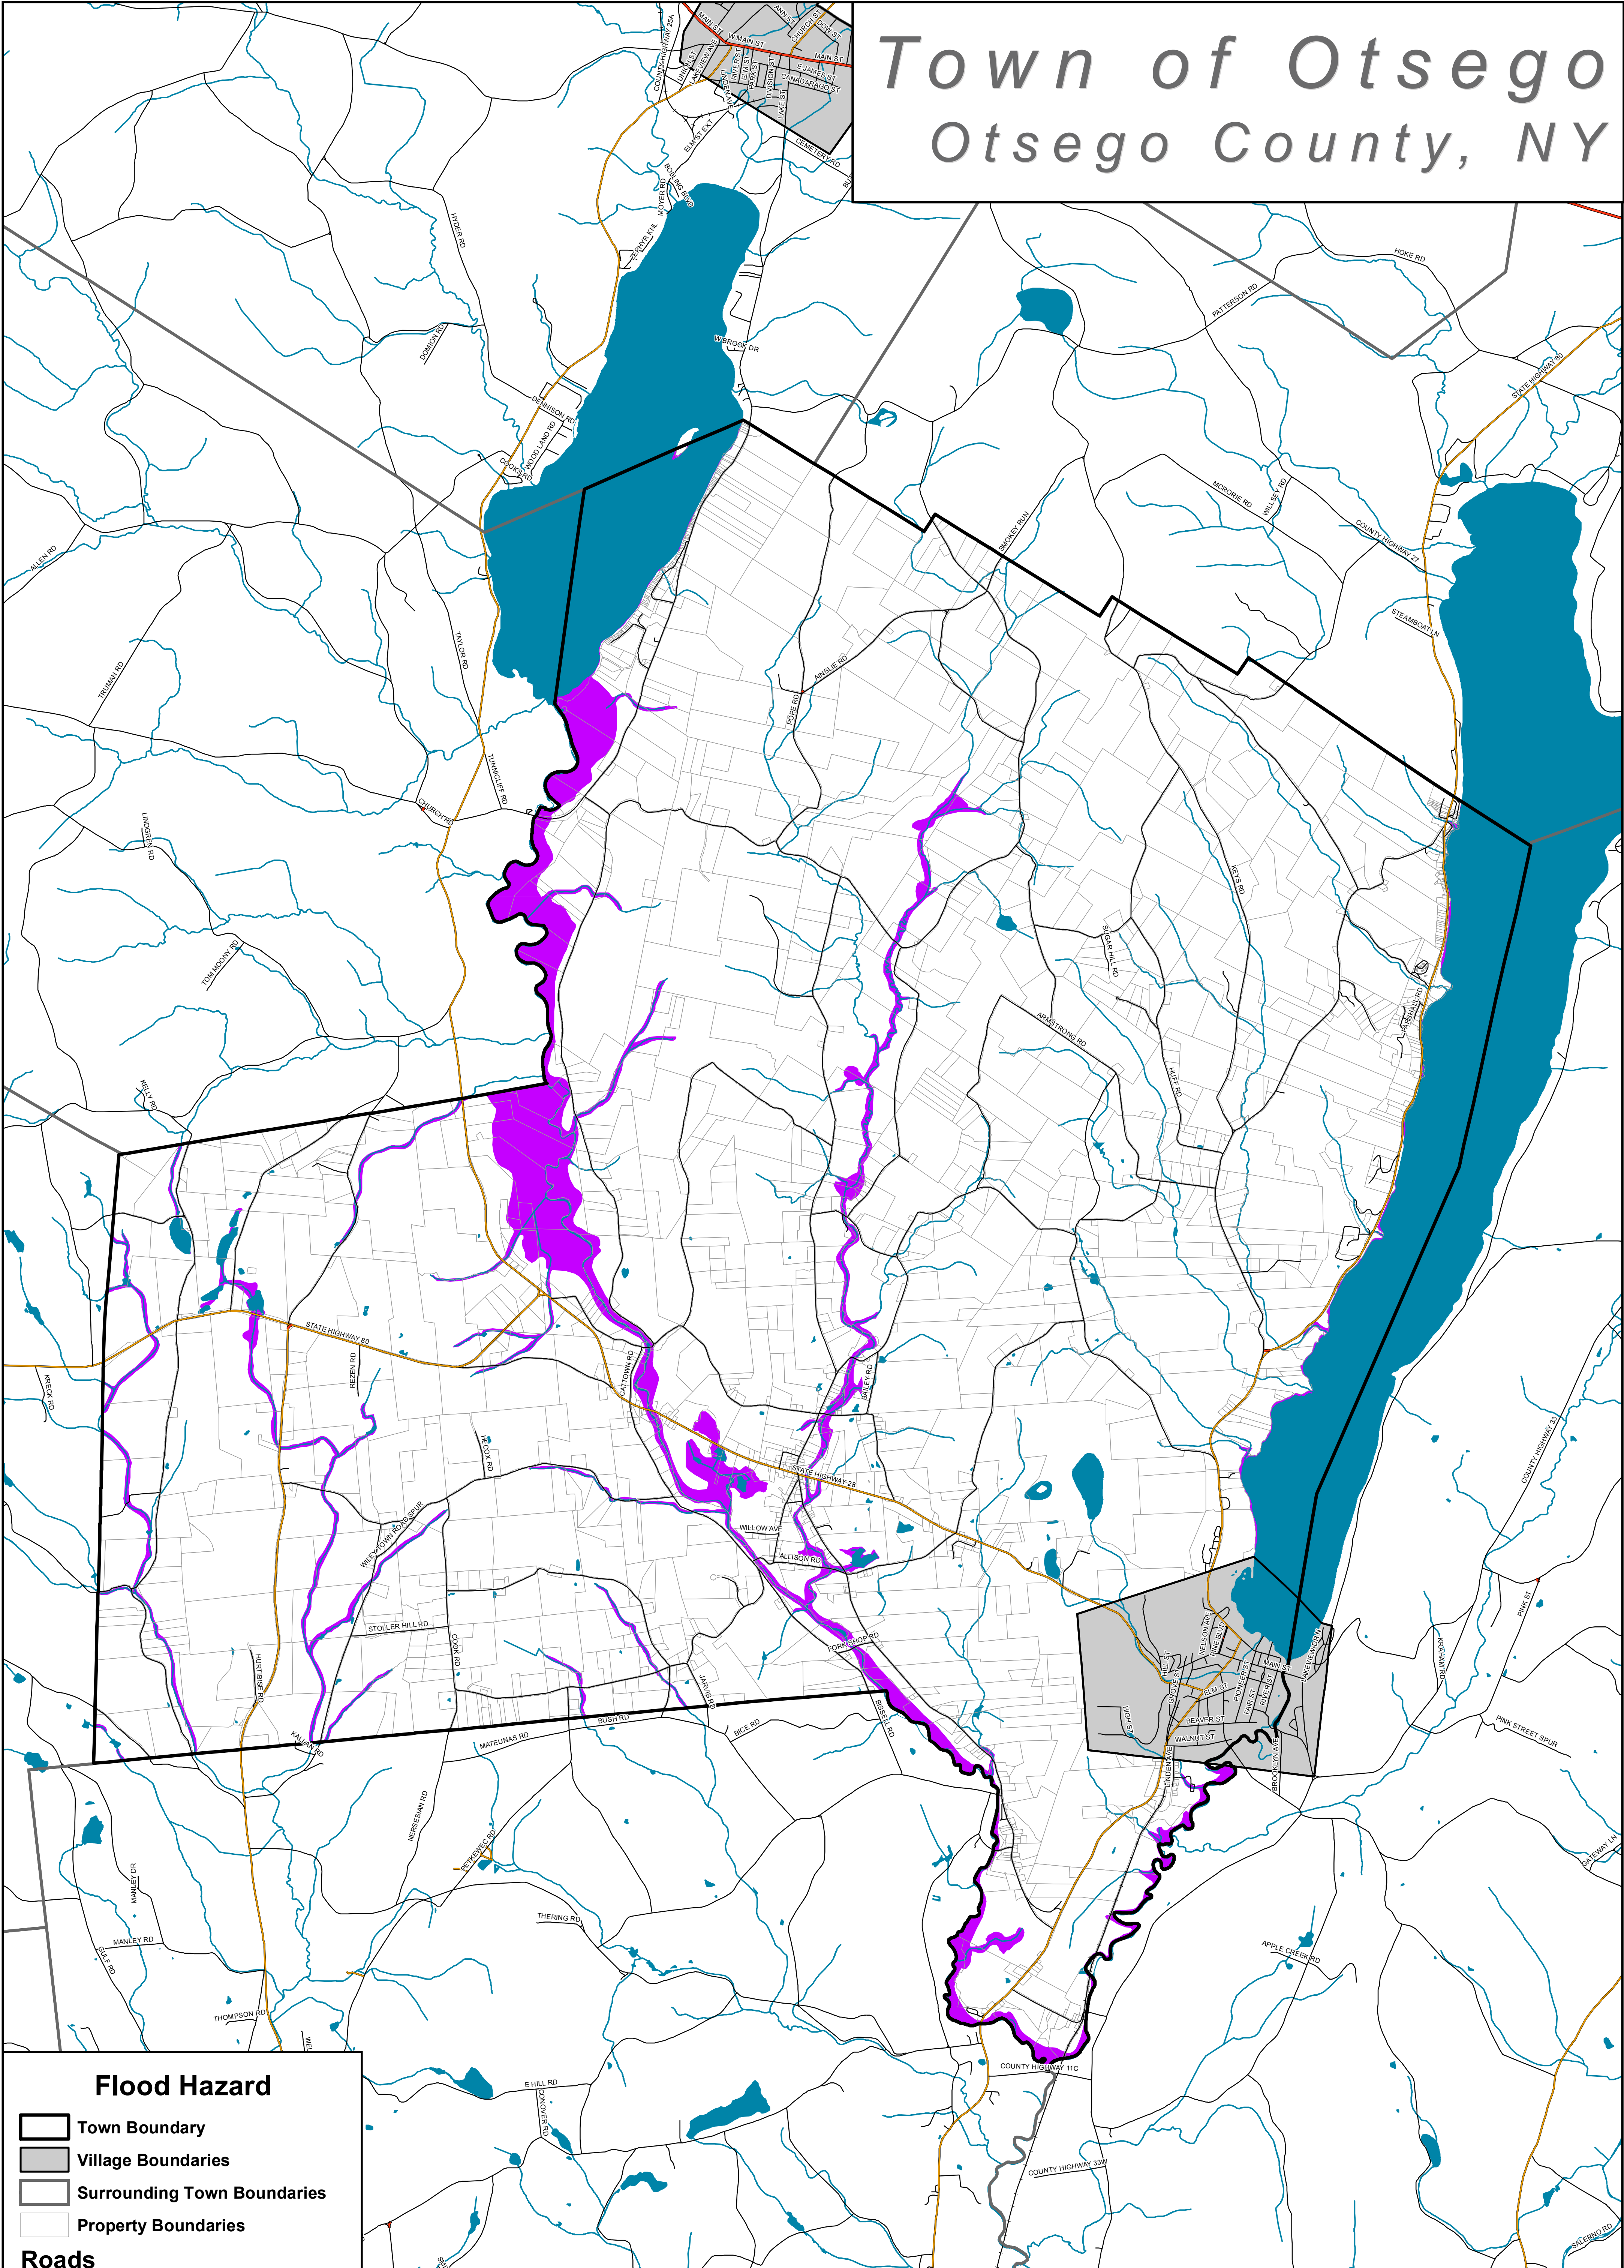

Town of Otsego

Otsego County, NY

Flood Hazard

- Town Boundary
- Village Boundaries
- Surrounding Town Boundaries
- Property Boundaries

Roads

- Primary Highway
- Secondary Road-State or County
- Local Road
- Water
- Streams
- 100 Year Flood Hazard