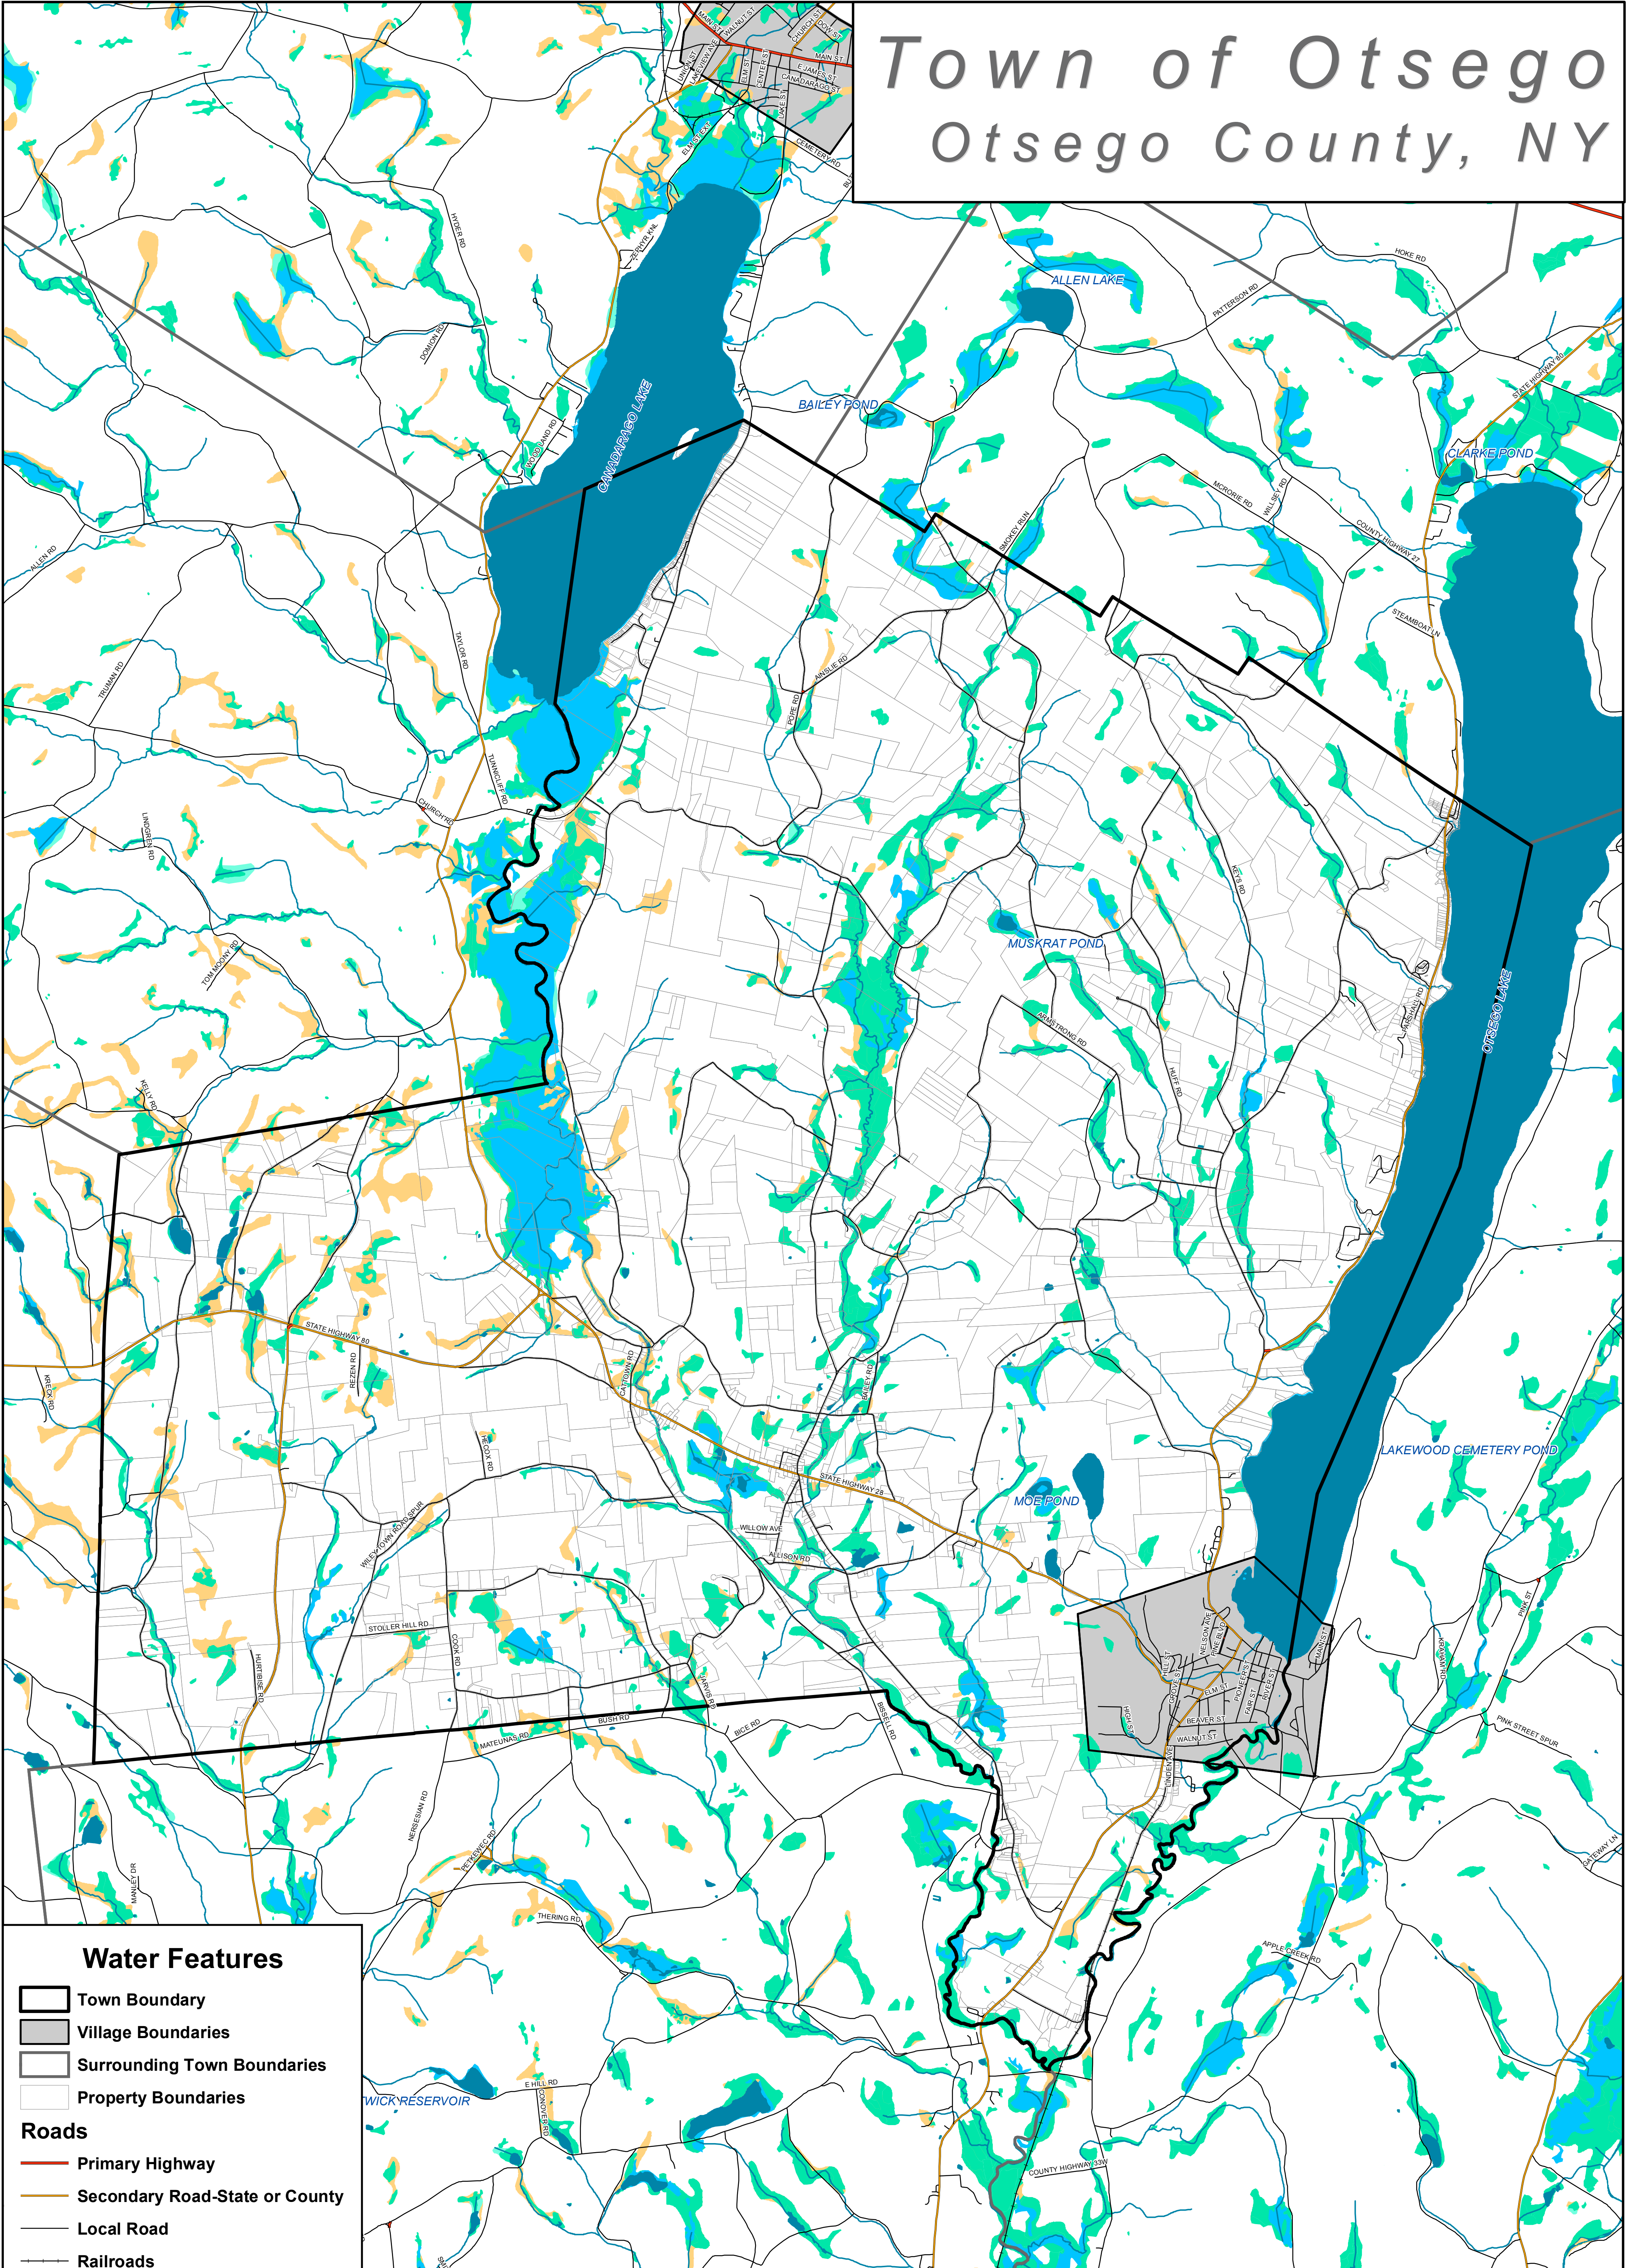

# Town of Otsego

## Otsego County, NY

**Water Features**

- Town Boundary
- Village Boundaries
- Surrounding Town Boundaries
- Property Boundaries

**Roads**

- Primary Highway
- Secondary Road-State or County
- Local Road
- Railroads