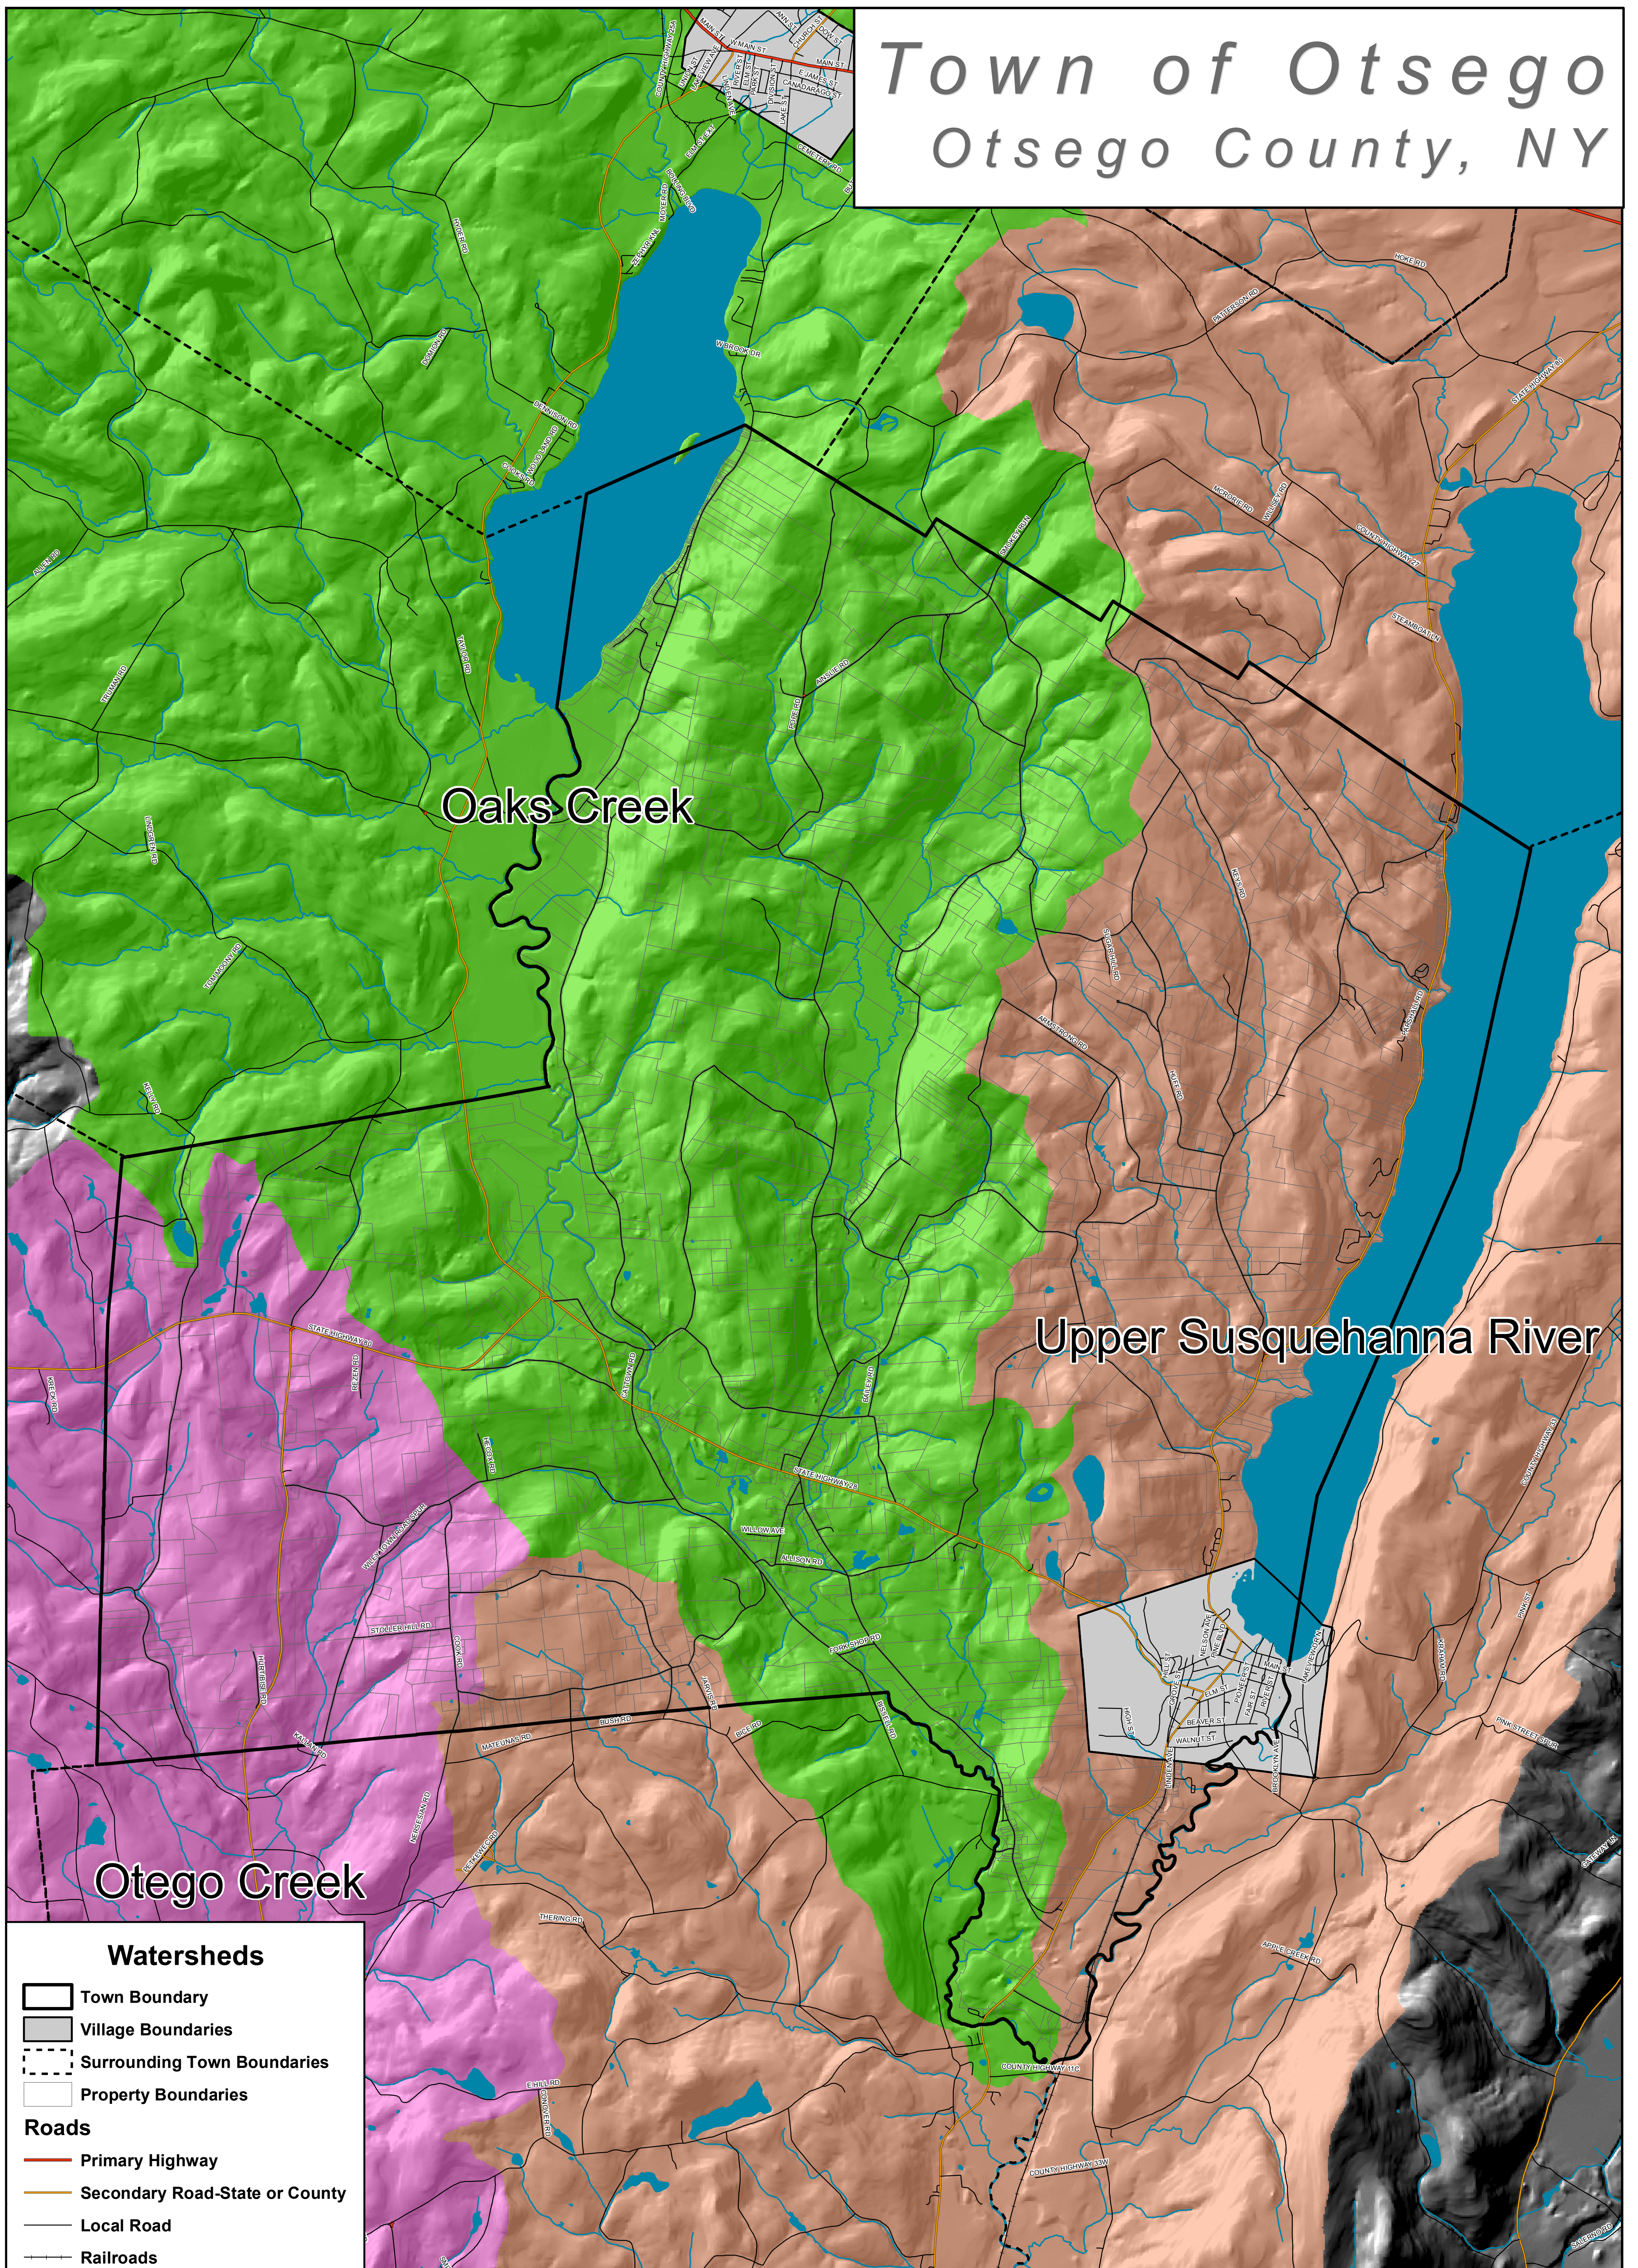

Town of Otsego

Otsego County, NY

Oaks Creek

Upper Susquehanna River

Otego Creek

Watersheds

- Town Boundary
- Village Boundaries
- Surrounding Town Boundaries
- Property Boundaries

Roads

- Primary Highway
- Secondary Road-State or County
- Local Road
- Railroads

Water

Streams

Watersheds

- Oaks Creek
- Otego Creek
- Upper Susquehanna River

Draft Map Date:
4-20-2006

Community Planning &
Environmental Associates