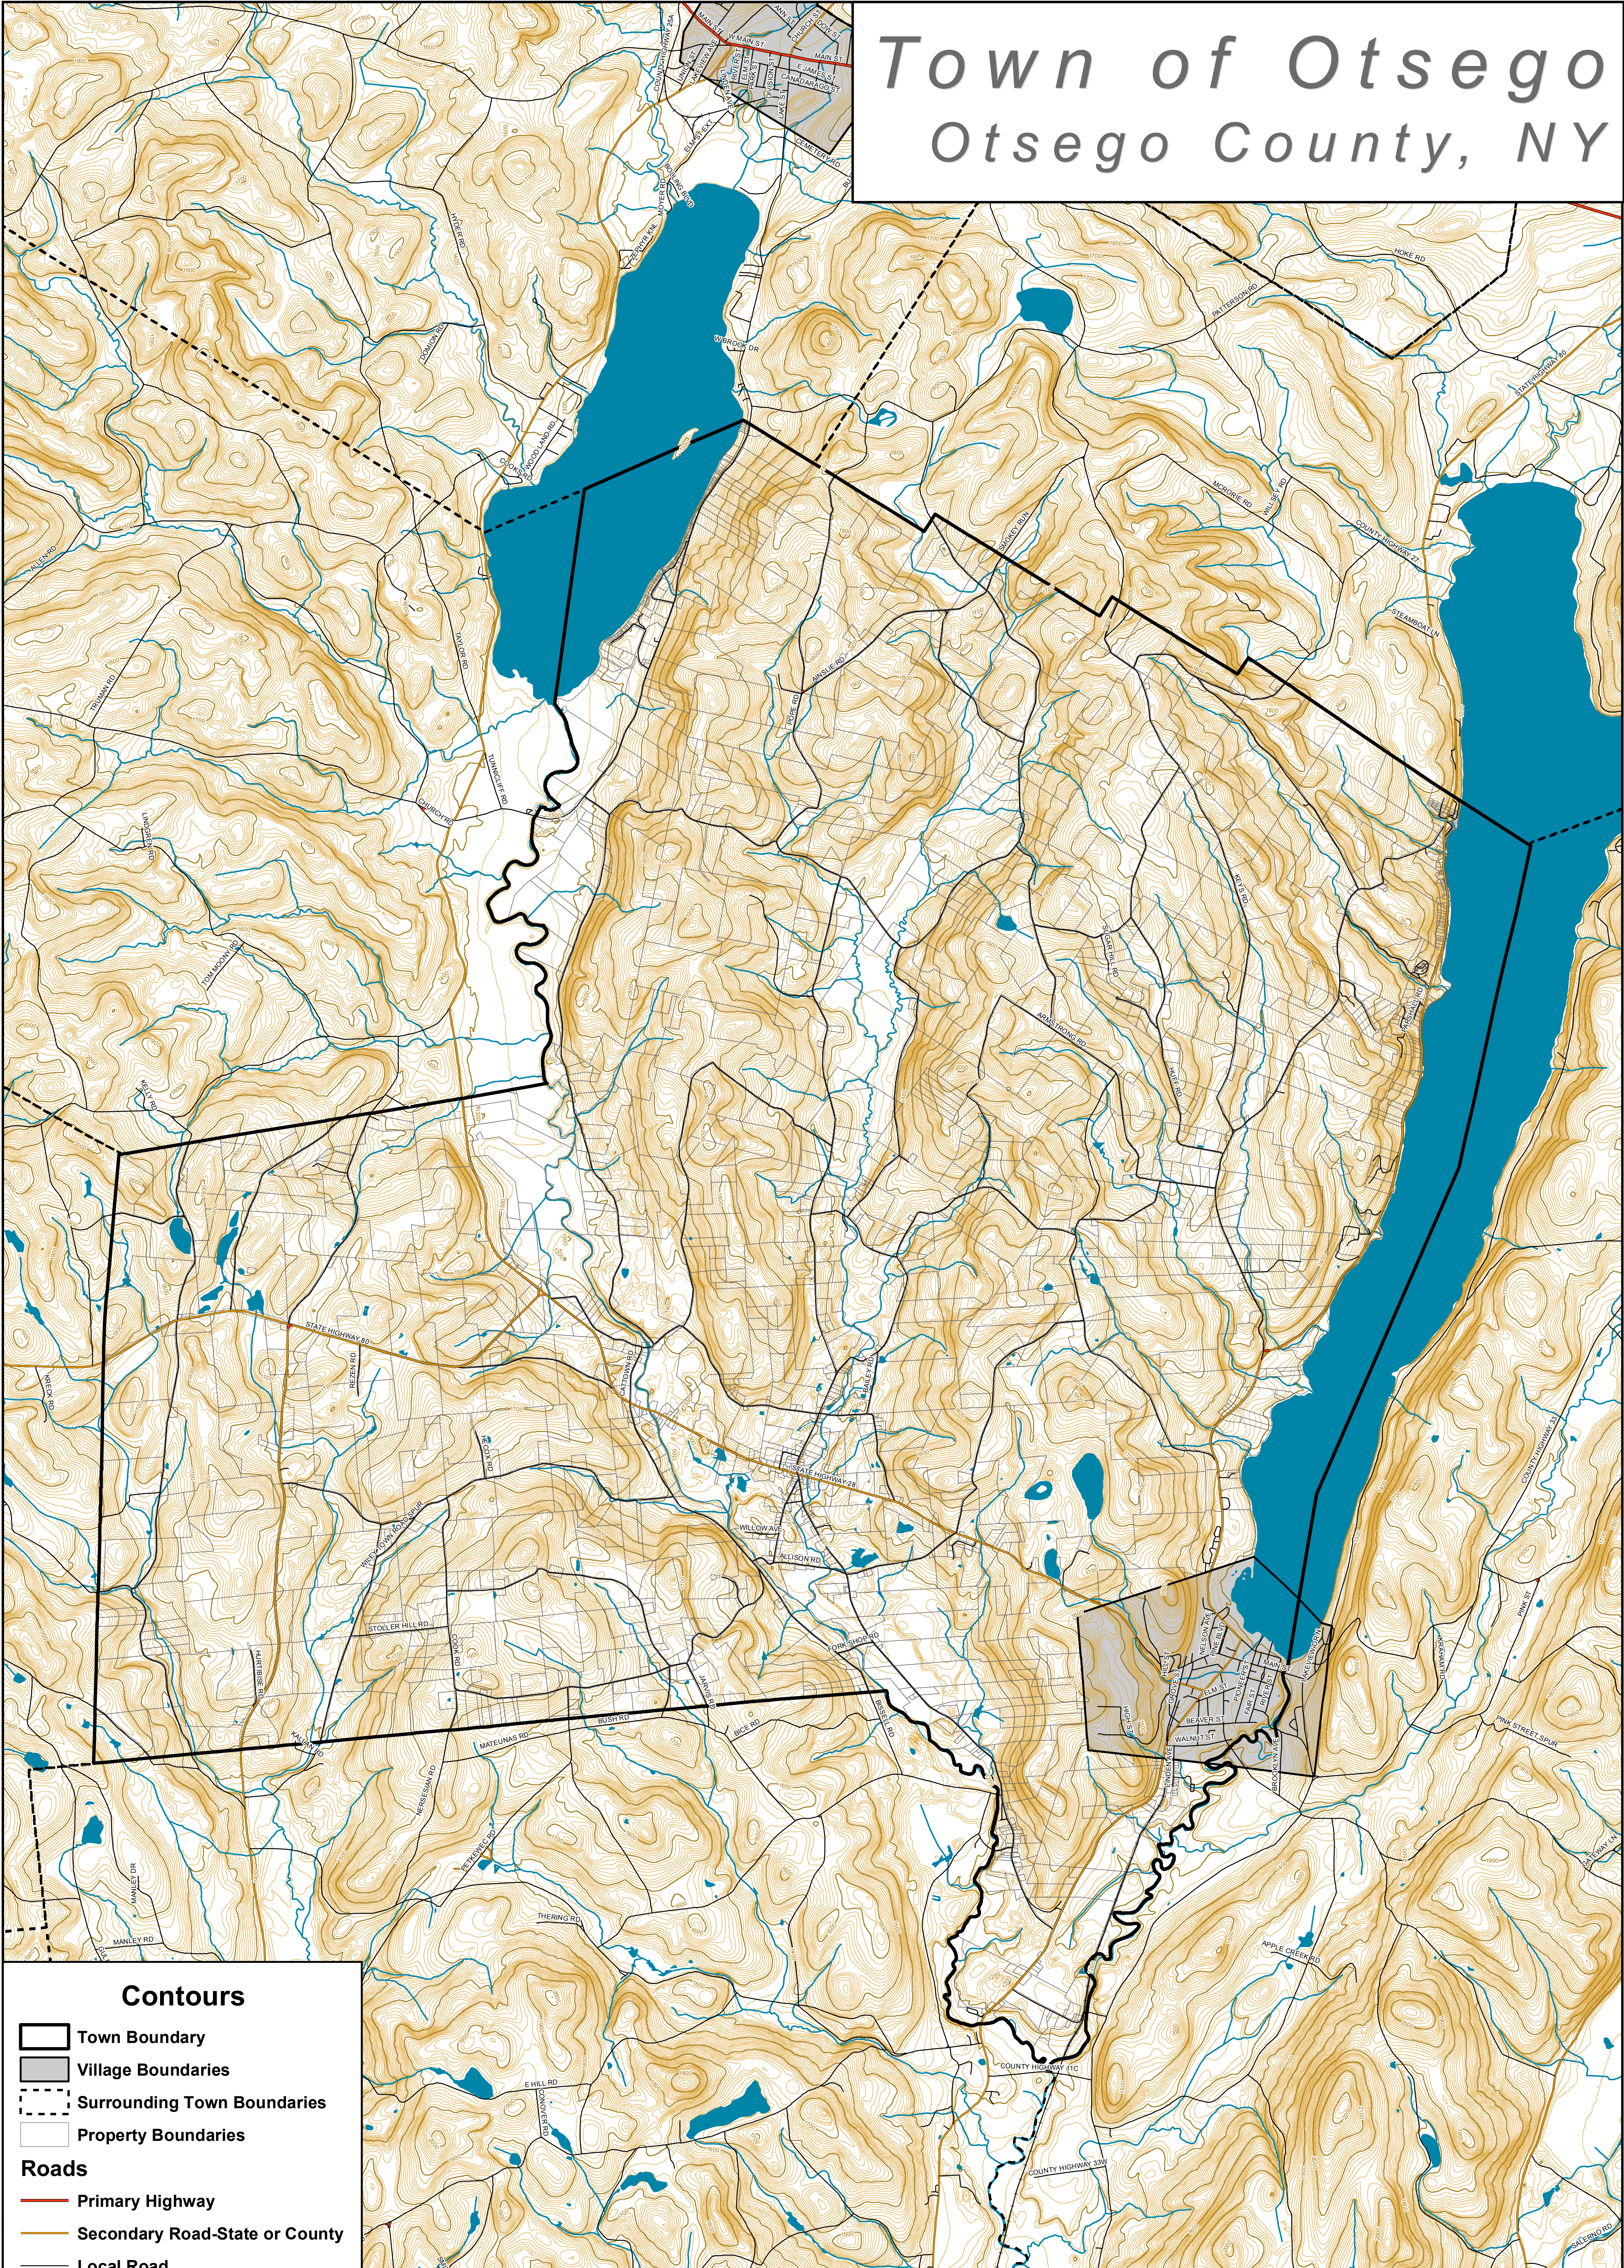

Town of Otsego

Otsego County, NY

Contours

- Town Boundary
- Village Boundaries
- Surrounding Town Boundaries
- Property Boundaries

Roads

- Primary Highway
- Secondary Road-State or County
- Local Road
- Railroads

Water

- Water
- Streams

Contours

- 10' Contours
- 100' Contours

Draft Map Date:
4-20-2006

**Community Planning &
Environmental Associates**

152 Stolzenburg Road, Berne, New York 12023

Nan Stolzenburg AICP - www.planningbetterplaces.com
Don Meltz Planning and GIS - www.donmeltz.com