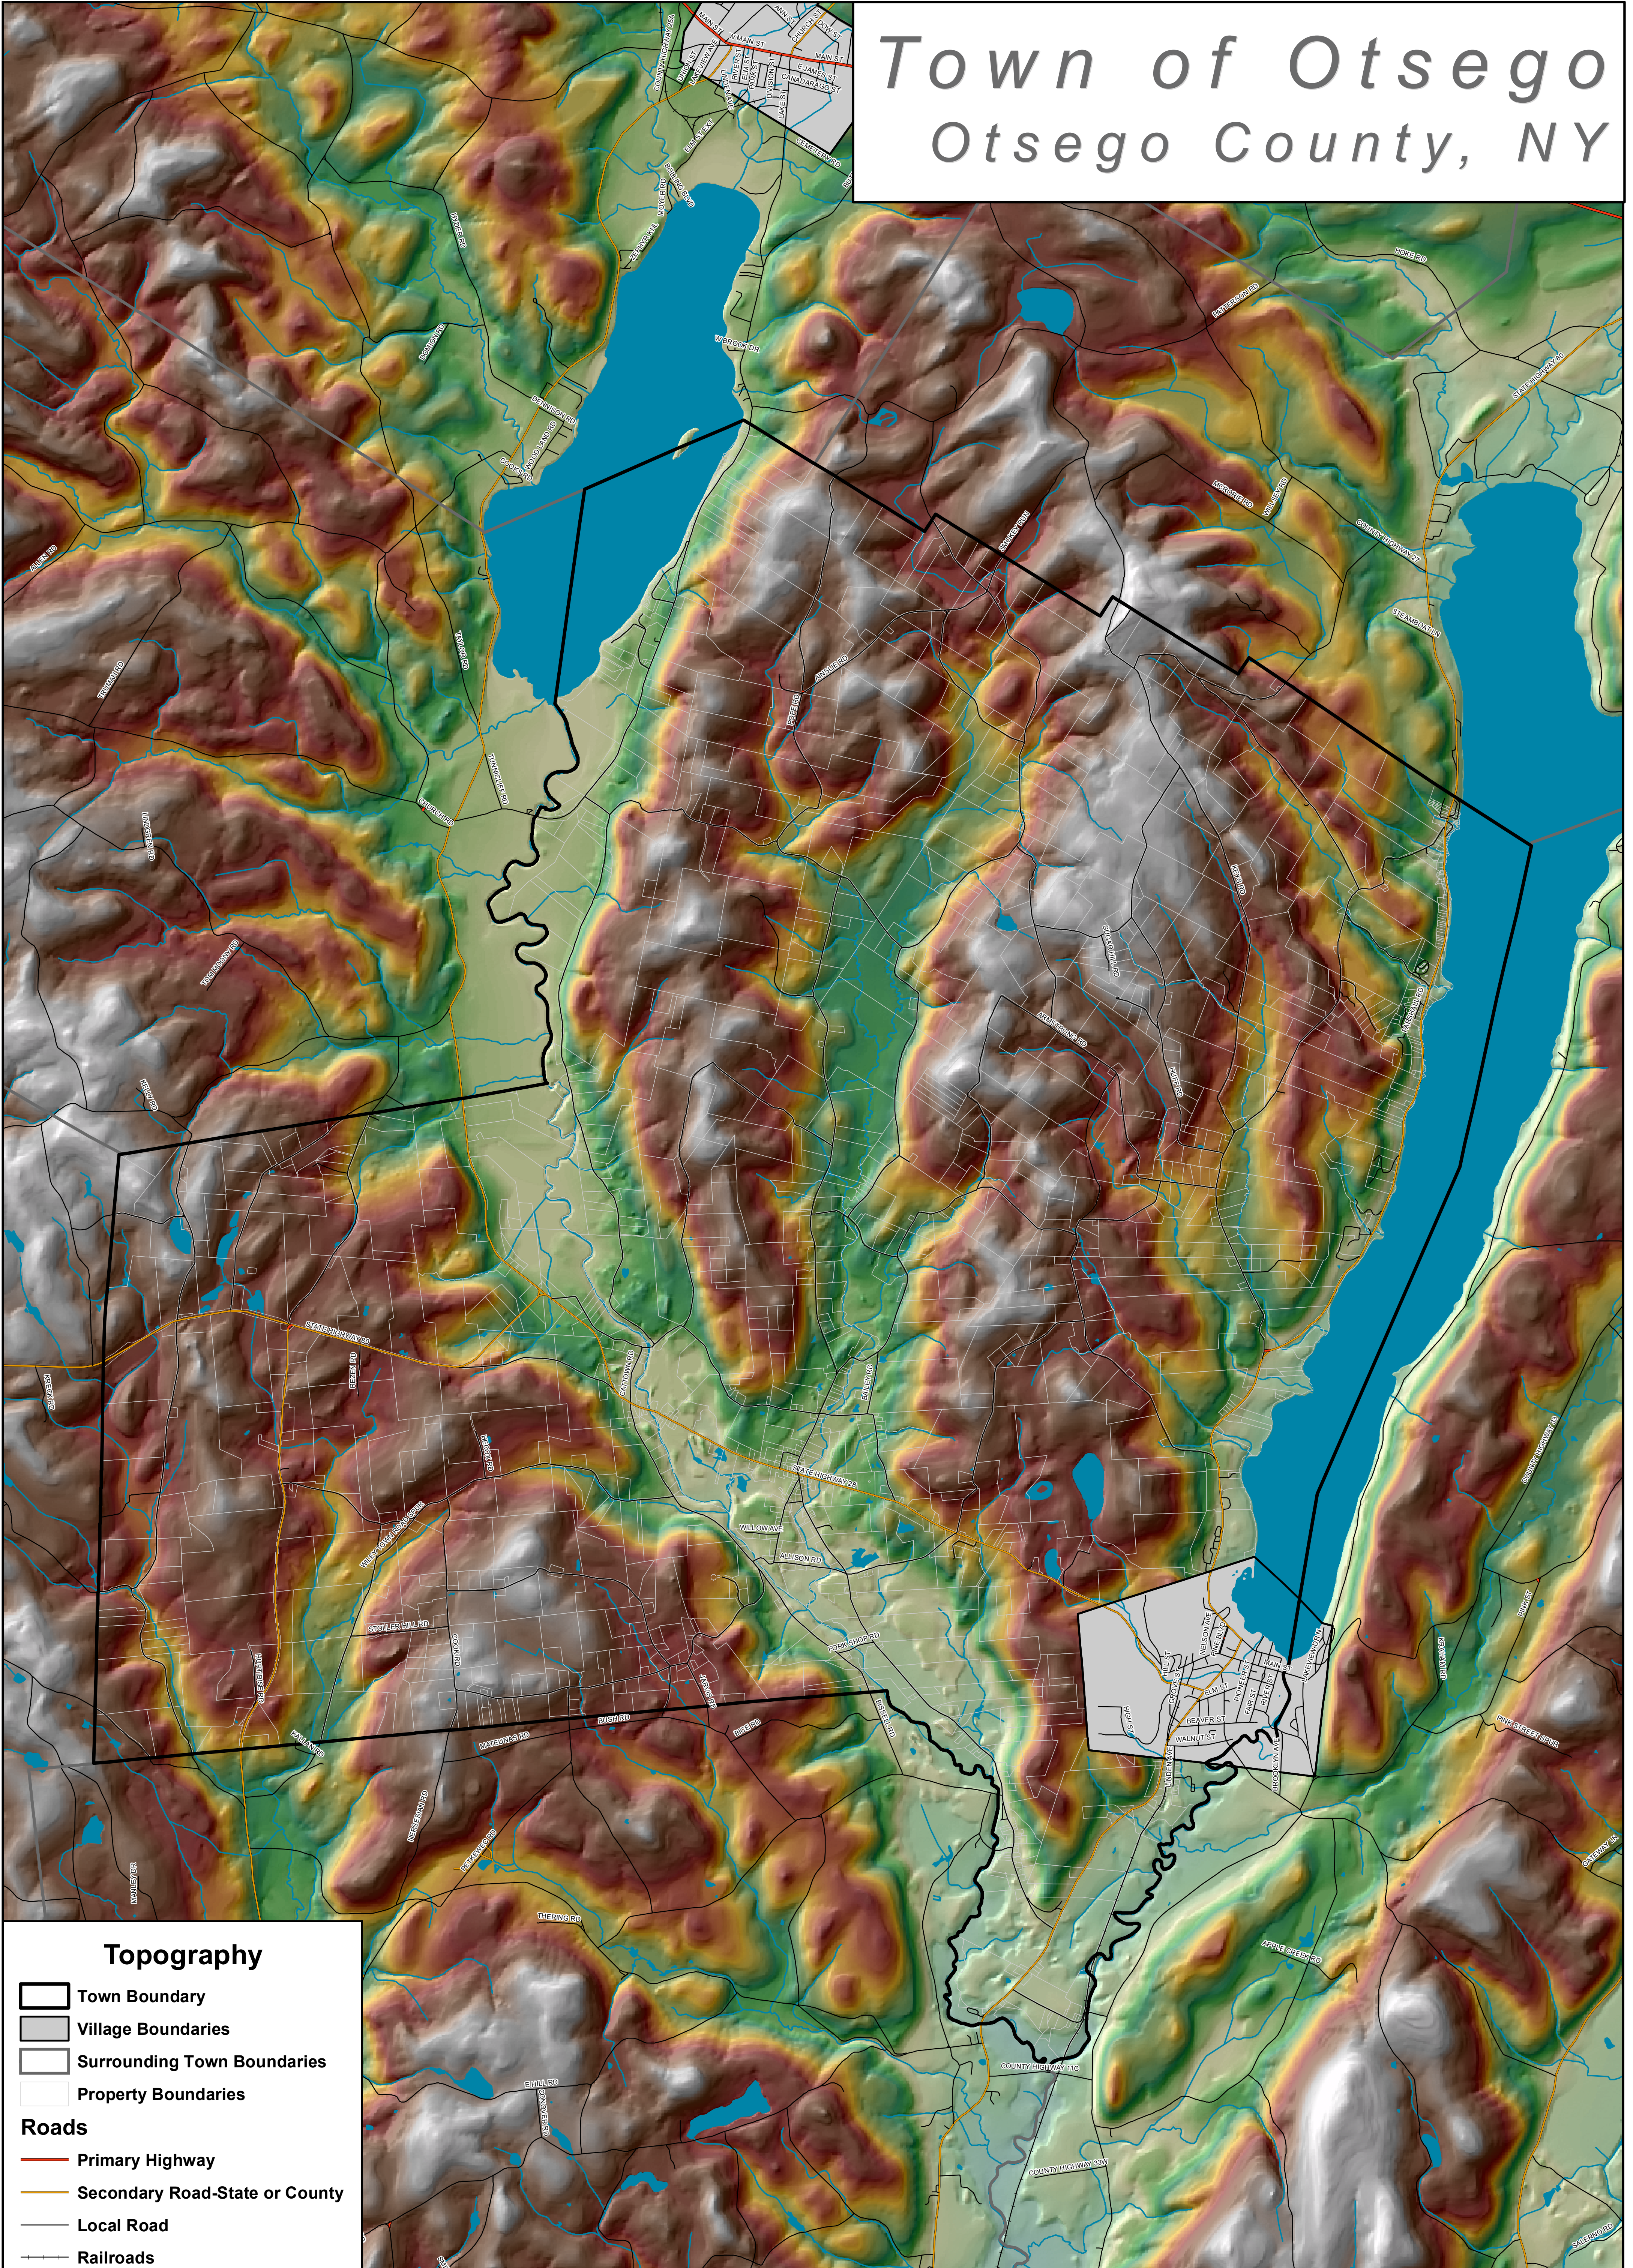

Town of Otsego

Otsego County, NY

Topography

- Town Boundary
- Village Boundaries
- Surrounding Town Boundaries
- Property Boundaries

Roads

- Primary Highway
- Secondary Road-State or County
- Local Road
- Railroads

Water

- Water
- Streams

Elevation

- High
- Low

Draft Map Date:
4-20-2006

**Community Planning &
Environmental Associates**

152 Stolzenburg Road, Berne, New York 12023

Nan Stolzenburg AICP - www.planningbetterplaces.com
Don Meltz Planning and GIS - www.donmeltz.com