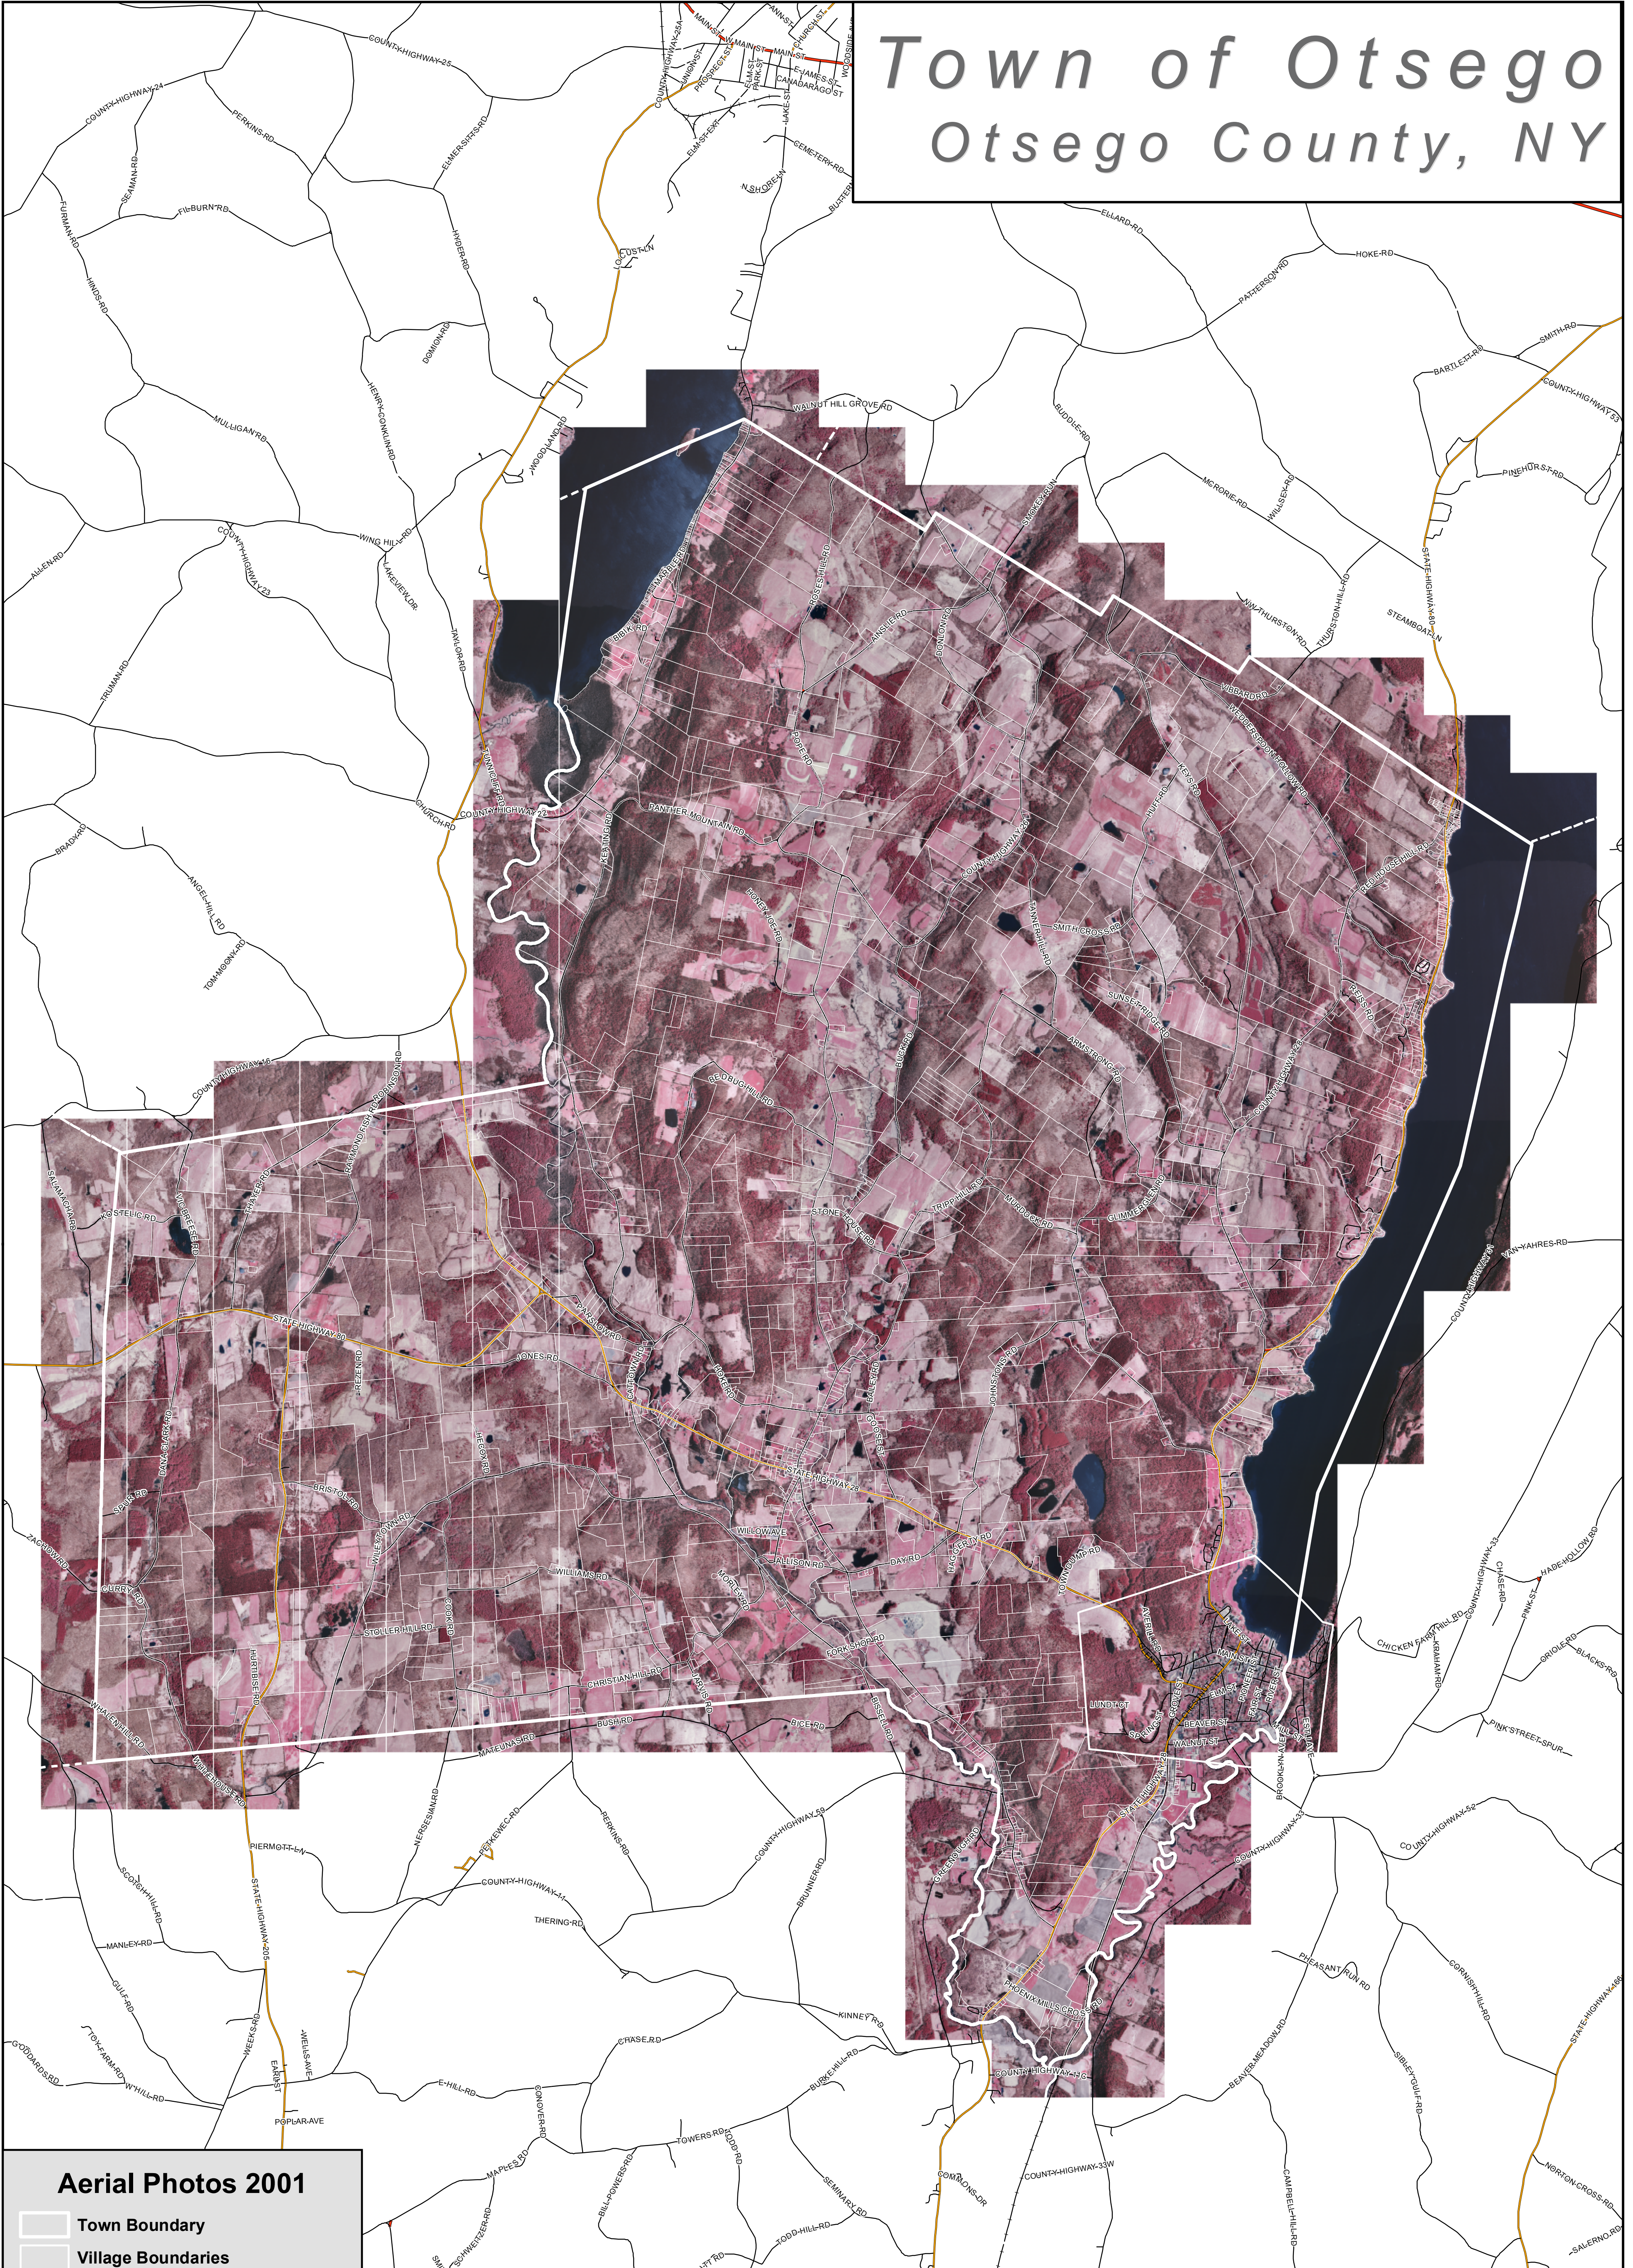

Town of Otsego

Otsego County, NY

Aerial Photos 2001

- Town Boundary
- Village Boundaries
- Surrounding Town Boundaries

Roads

- Primary Highway
- Secondary Road-State or County
- Local Road
- Railroads

Draft Map Date:
4-20-2006