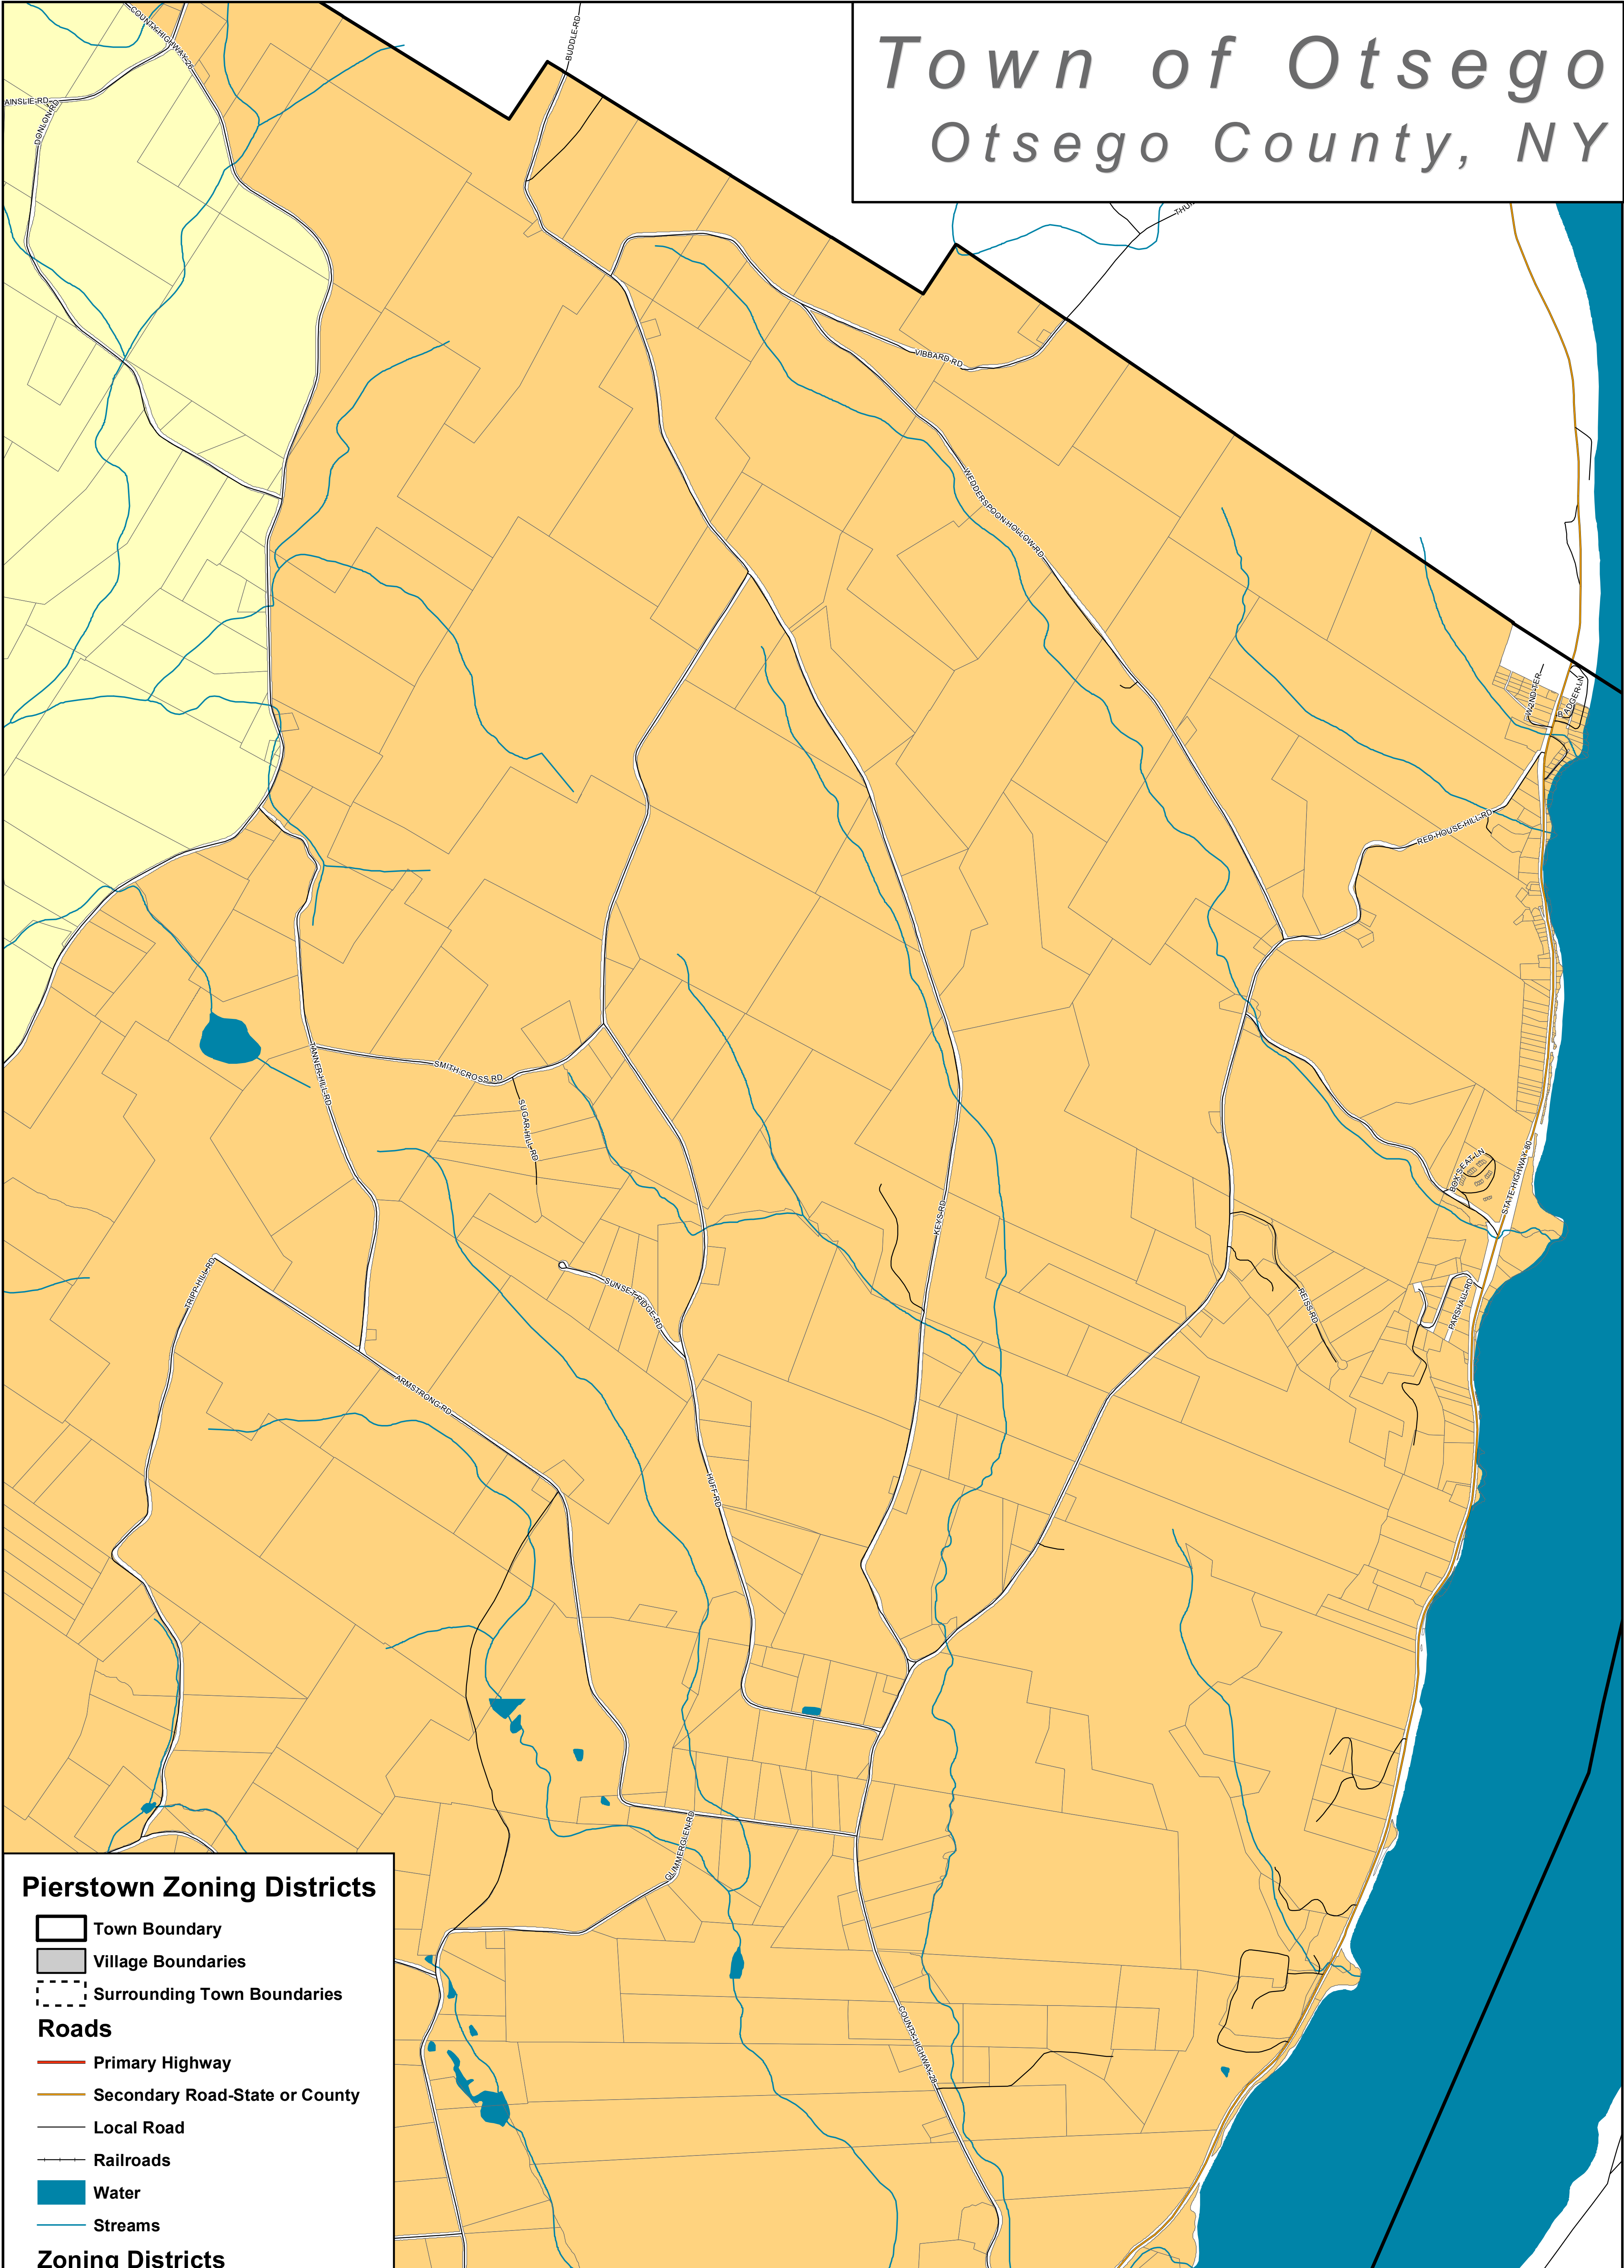

Town of Otsego

Otsego County, NY

Pierstown Zoning Districts

- Town Boundary
- Village Boundaries
- Surrounding Town Boundaries

Roads

- Primary Highway
- Secondary Road-State or County
- Local Road
- Railroads
- Water
- Streams

Zoning Districts

- General Business
- Hamlet Business
- Hamlet Residential
- Res-Ed
- RA 1
- RA 2

Draft Map Date:
4-20-2006

0 1,000 2,000 4,000 Feet

**Community Planning &
Environmental Associates**

152 Stolzenburg Road, Berne, New York 12023