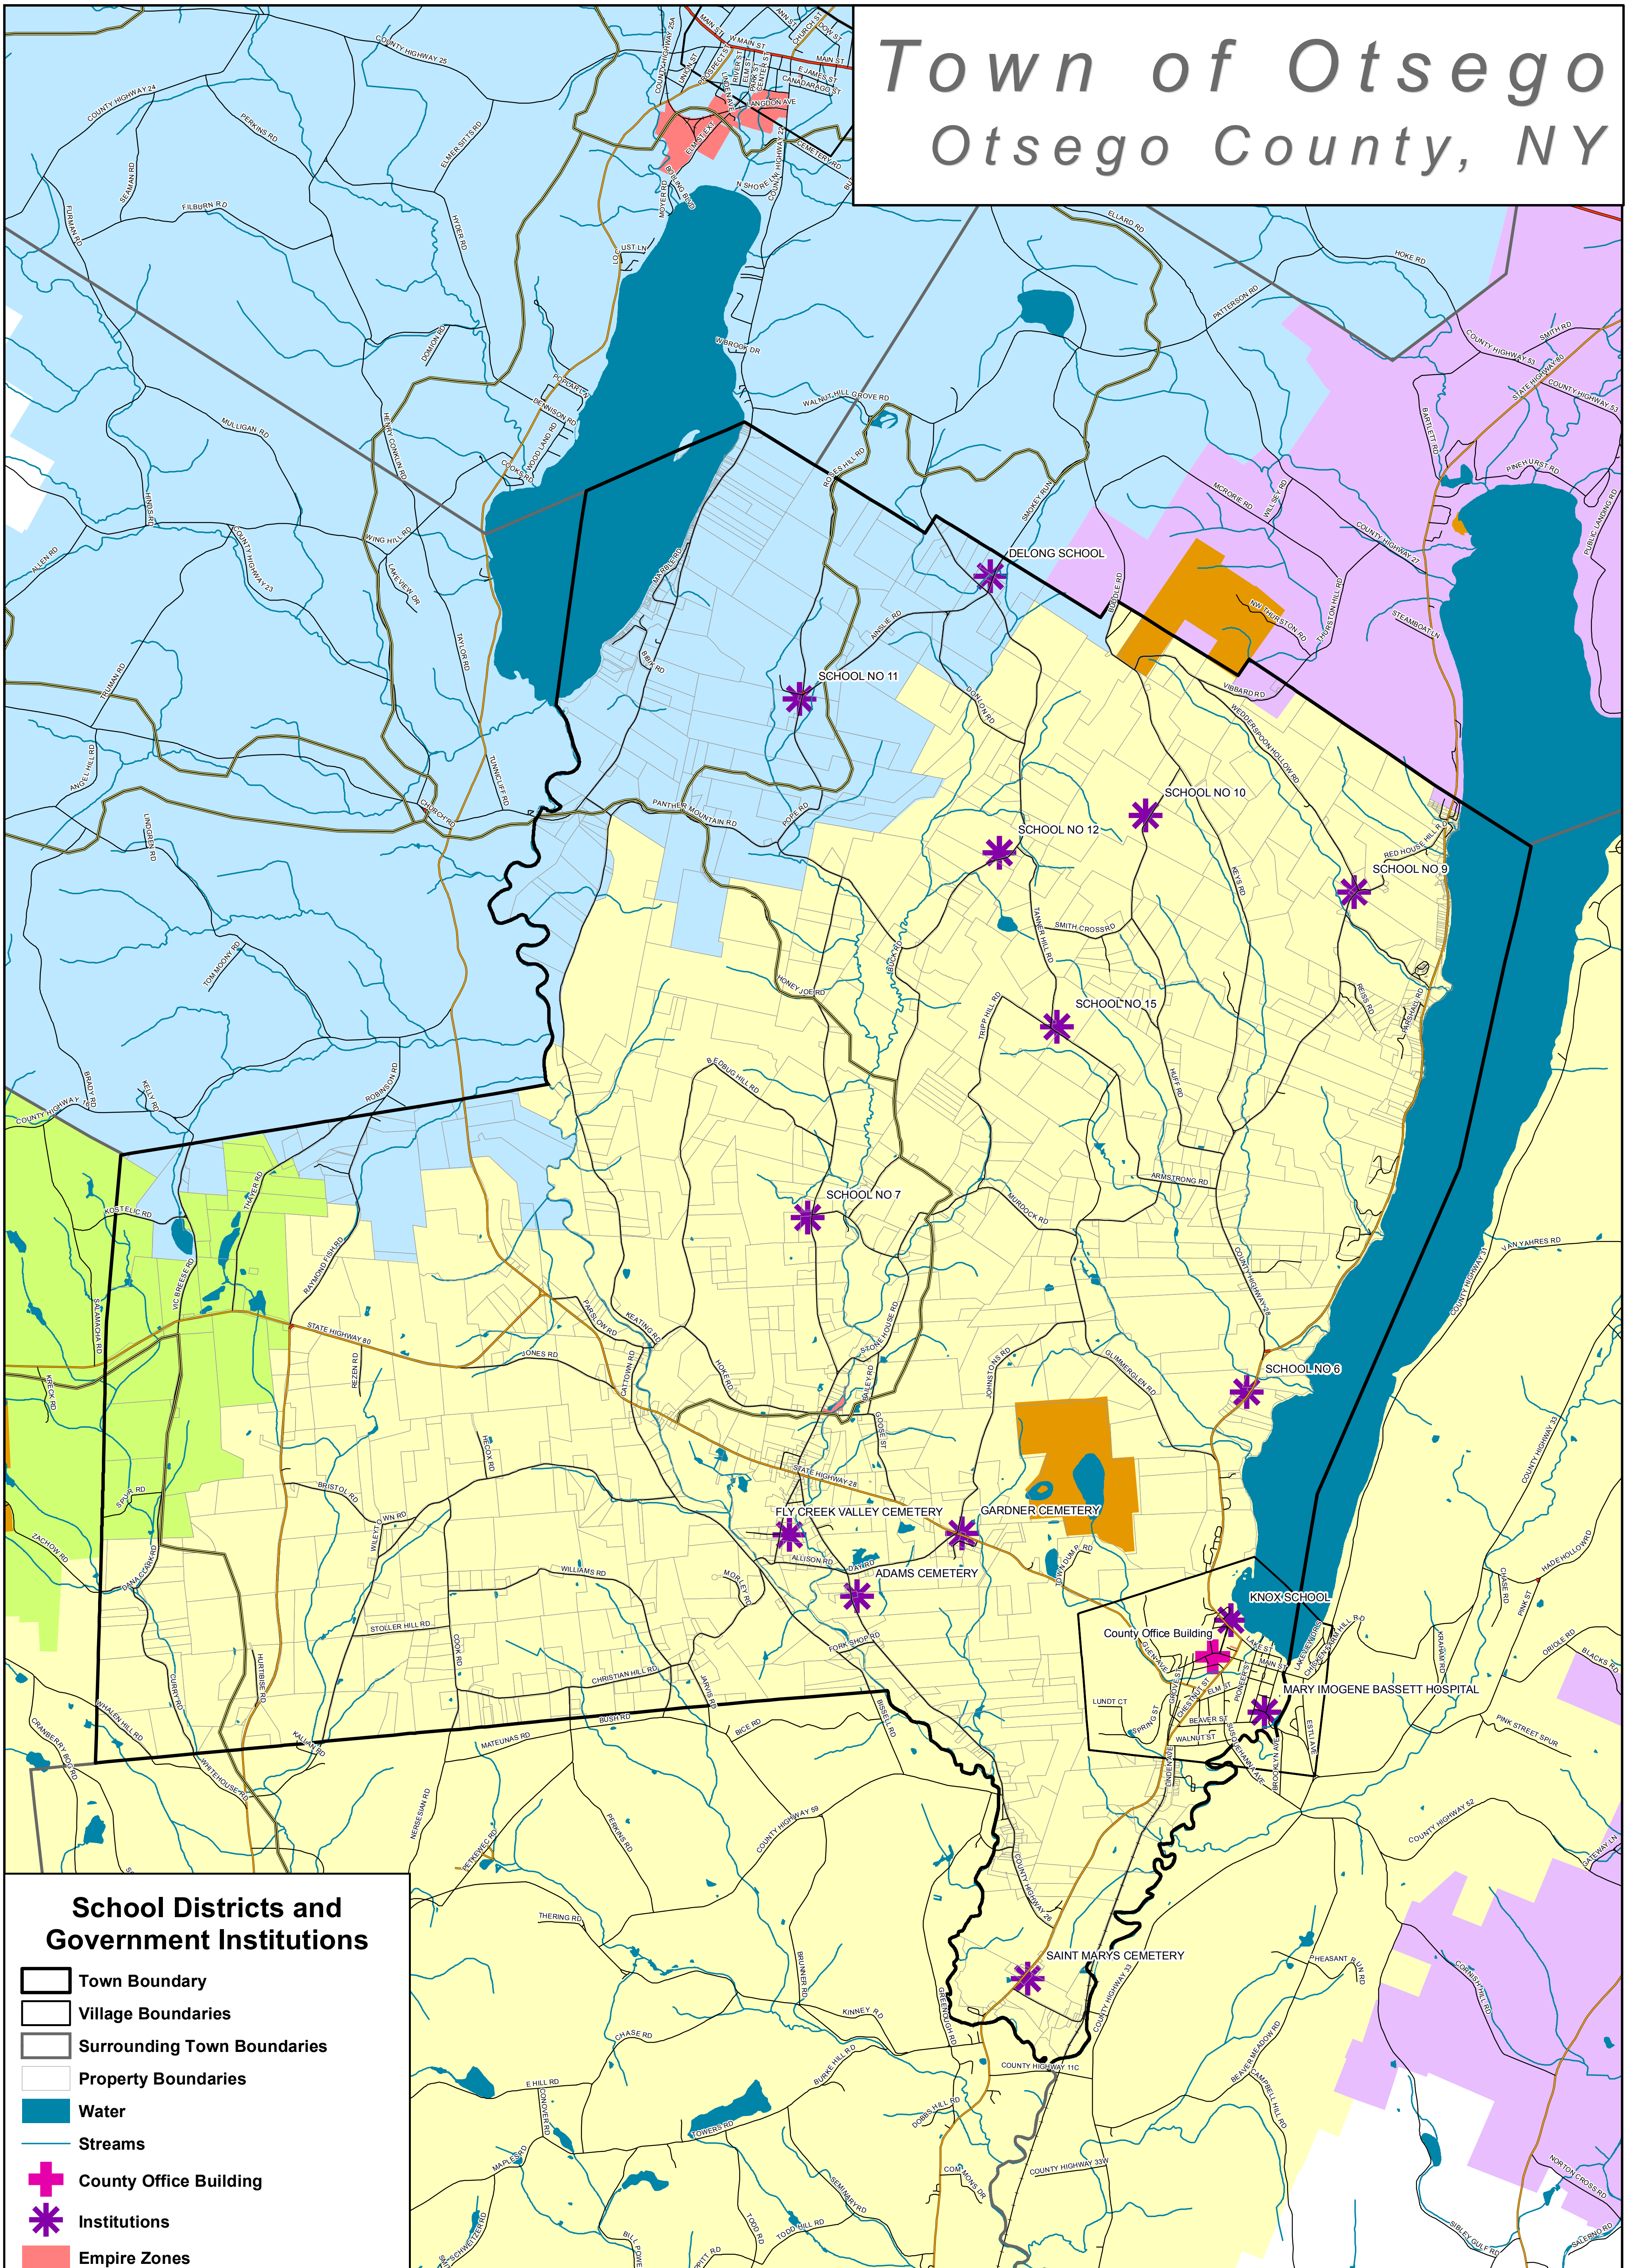

Town of Otsego

Otsego County, NY

School Districts and Government Institutions

- Town Boundary
- Village Boundaries
- Surrounding Town Boundaries
- Property Boundaries
- Water
- Streams
- County Office Building
- Institutions
- Empire Zones
- SUNY Oneonta Biological Field Station

School Districts

- COOPERSTOWN
- RICHFIELD SPRINGS
- EDMESTON
- CHERRY VLY-SPRINGFLD

Draft Map Date:
4-20-2006

**Community Planning &
Environmental Associates**

152 Stolzenburg Road, Berne, New York 12023