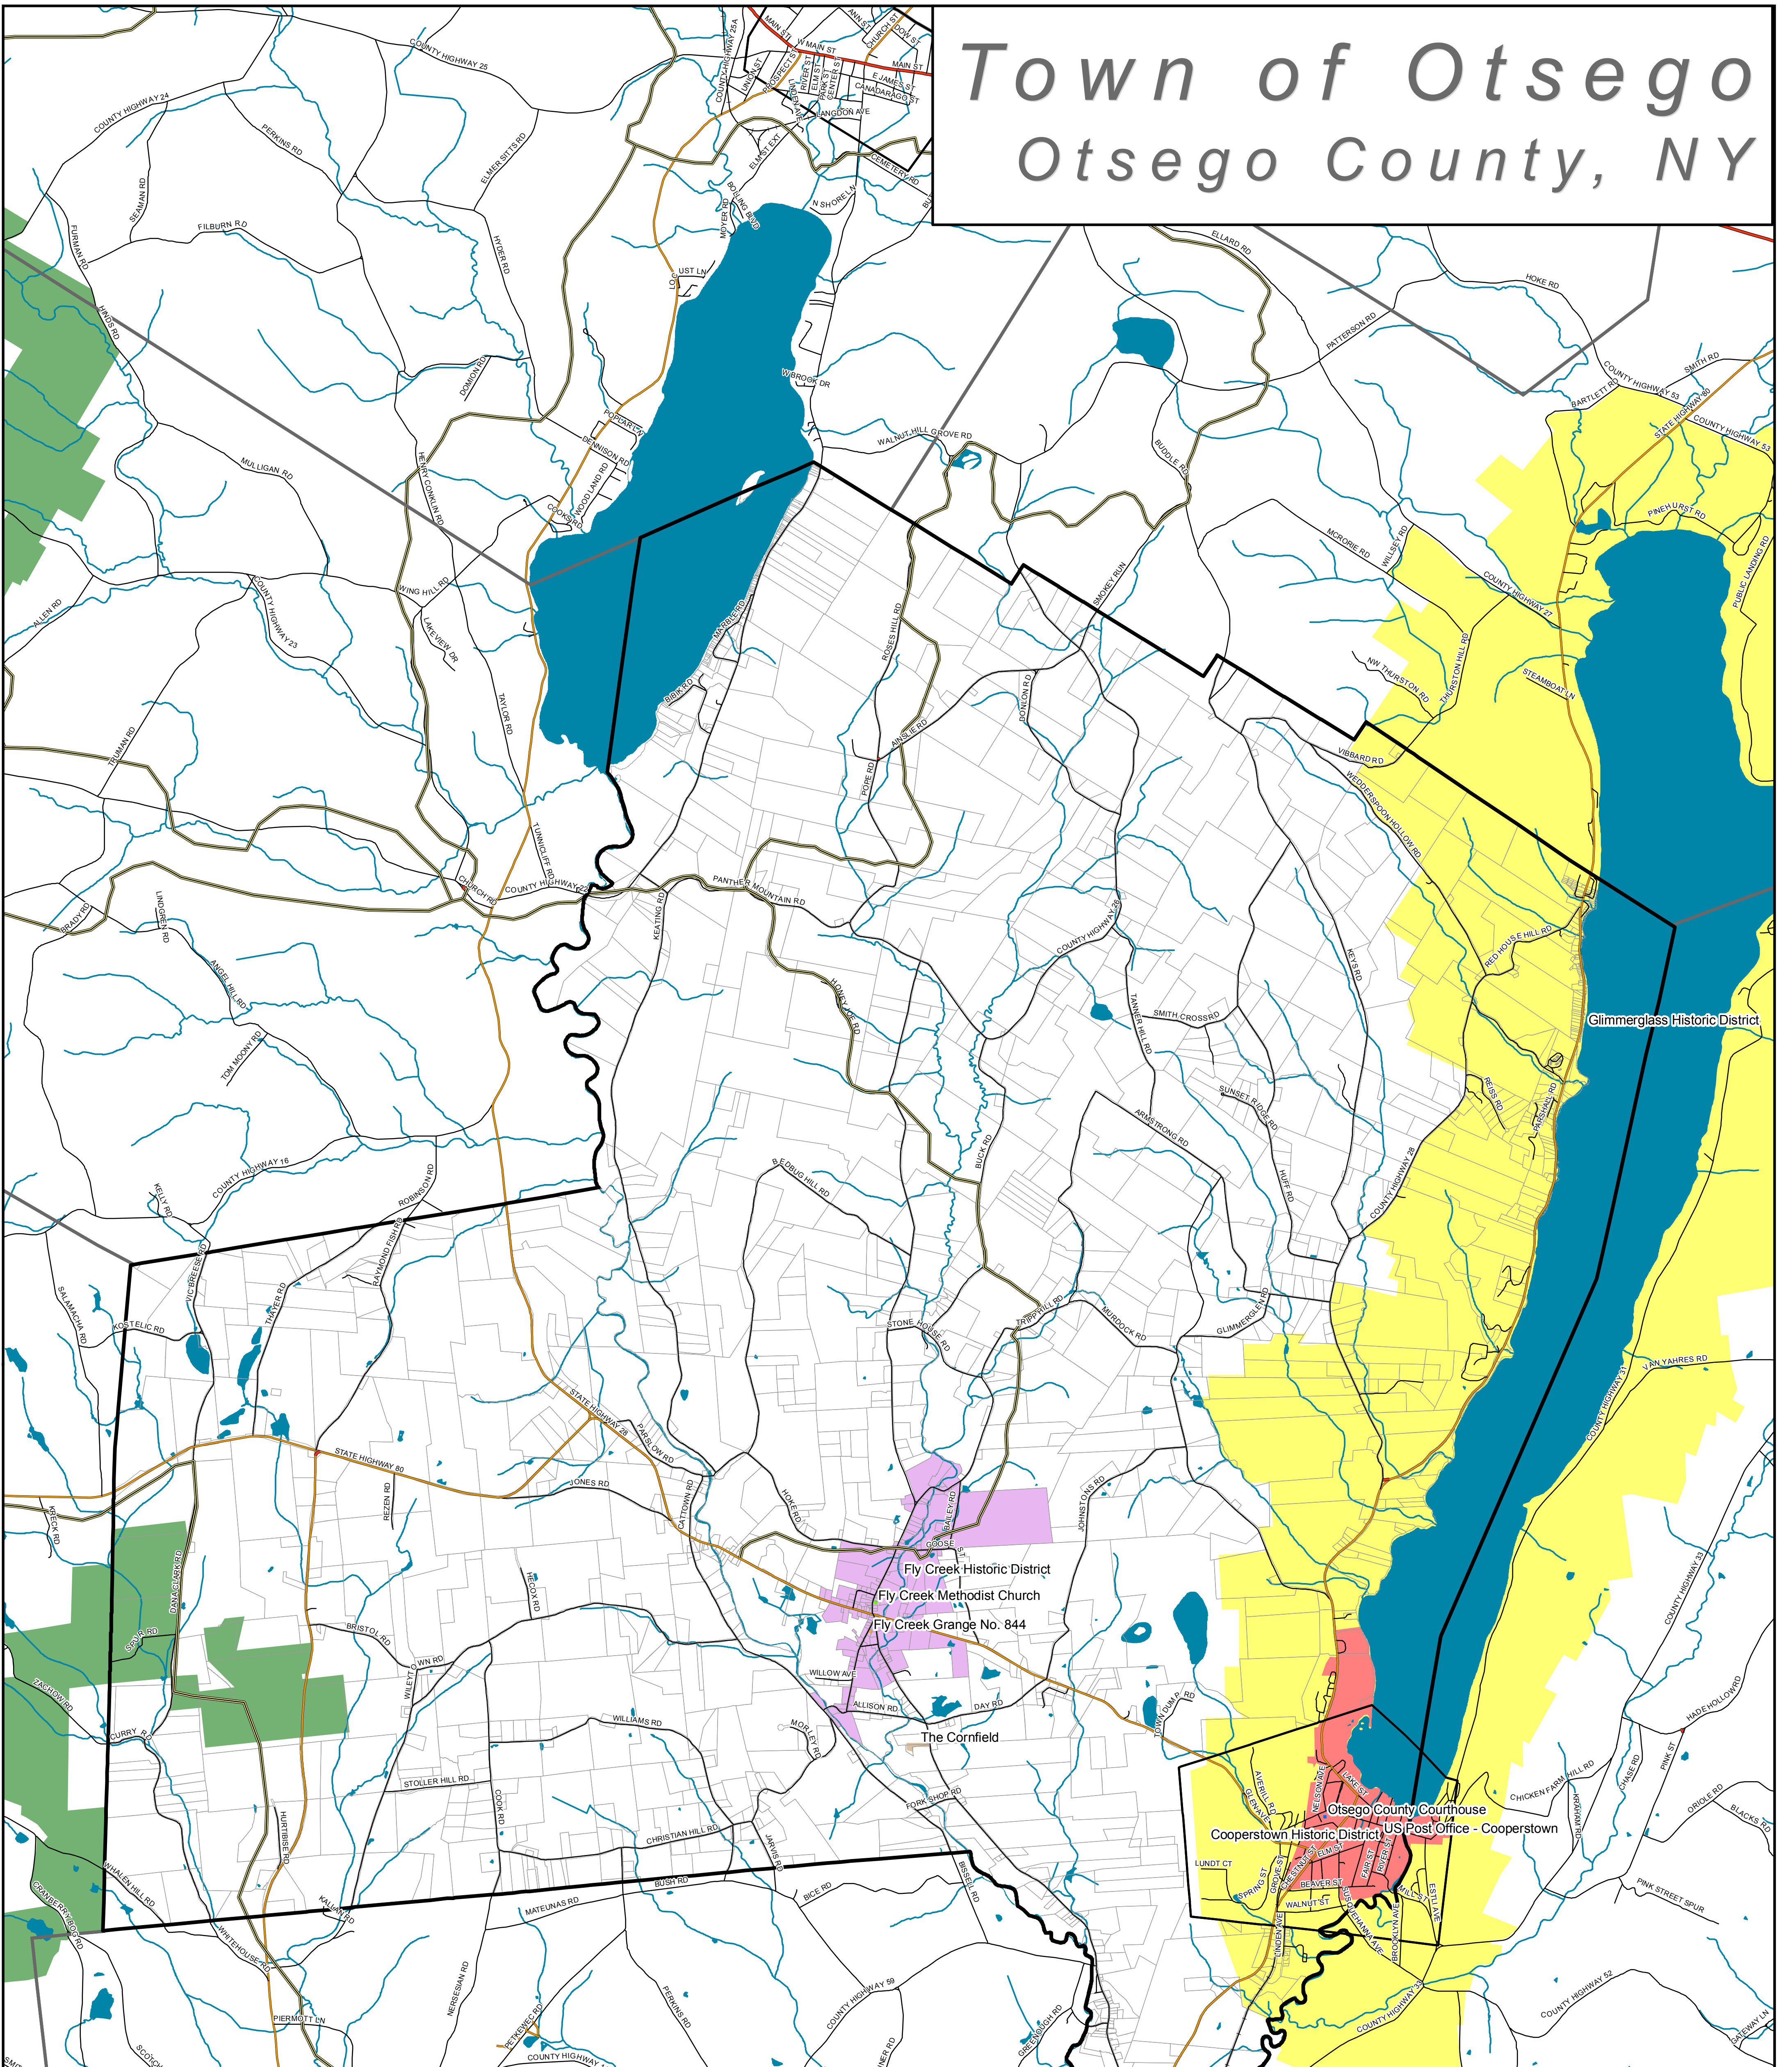

# Town of Otsego

## Otsego County, NY

**Historic Sites and Recreation Areas**

- Town Boundary
- Village Boundaries
- Surrounding Town Boundaries
- Property Boundaries
- Water
- Streams
- State Reforestation Area

**National Register Historic Sites**

- Fly Creek Grange No. 844
- Fly Creek Methodist Church
- Otsego County Courthouse
- US Post Office - Cooperstown
- The Cornfield
- Fly Creek Historic District
- Cooperstown Historic District
- Glimmerglass Historic District