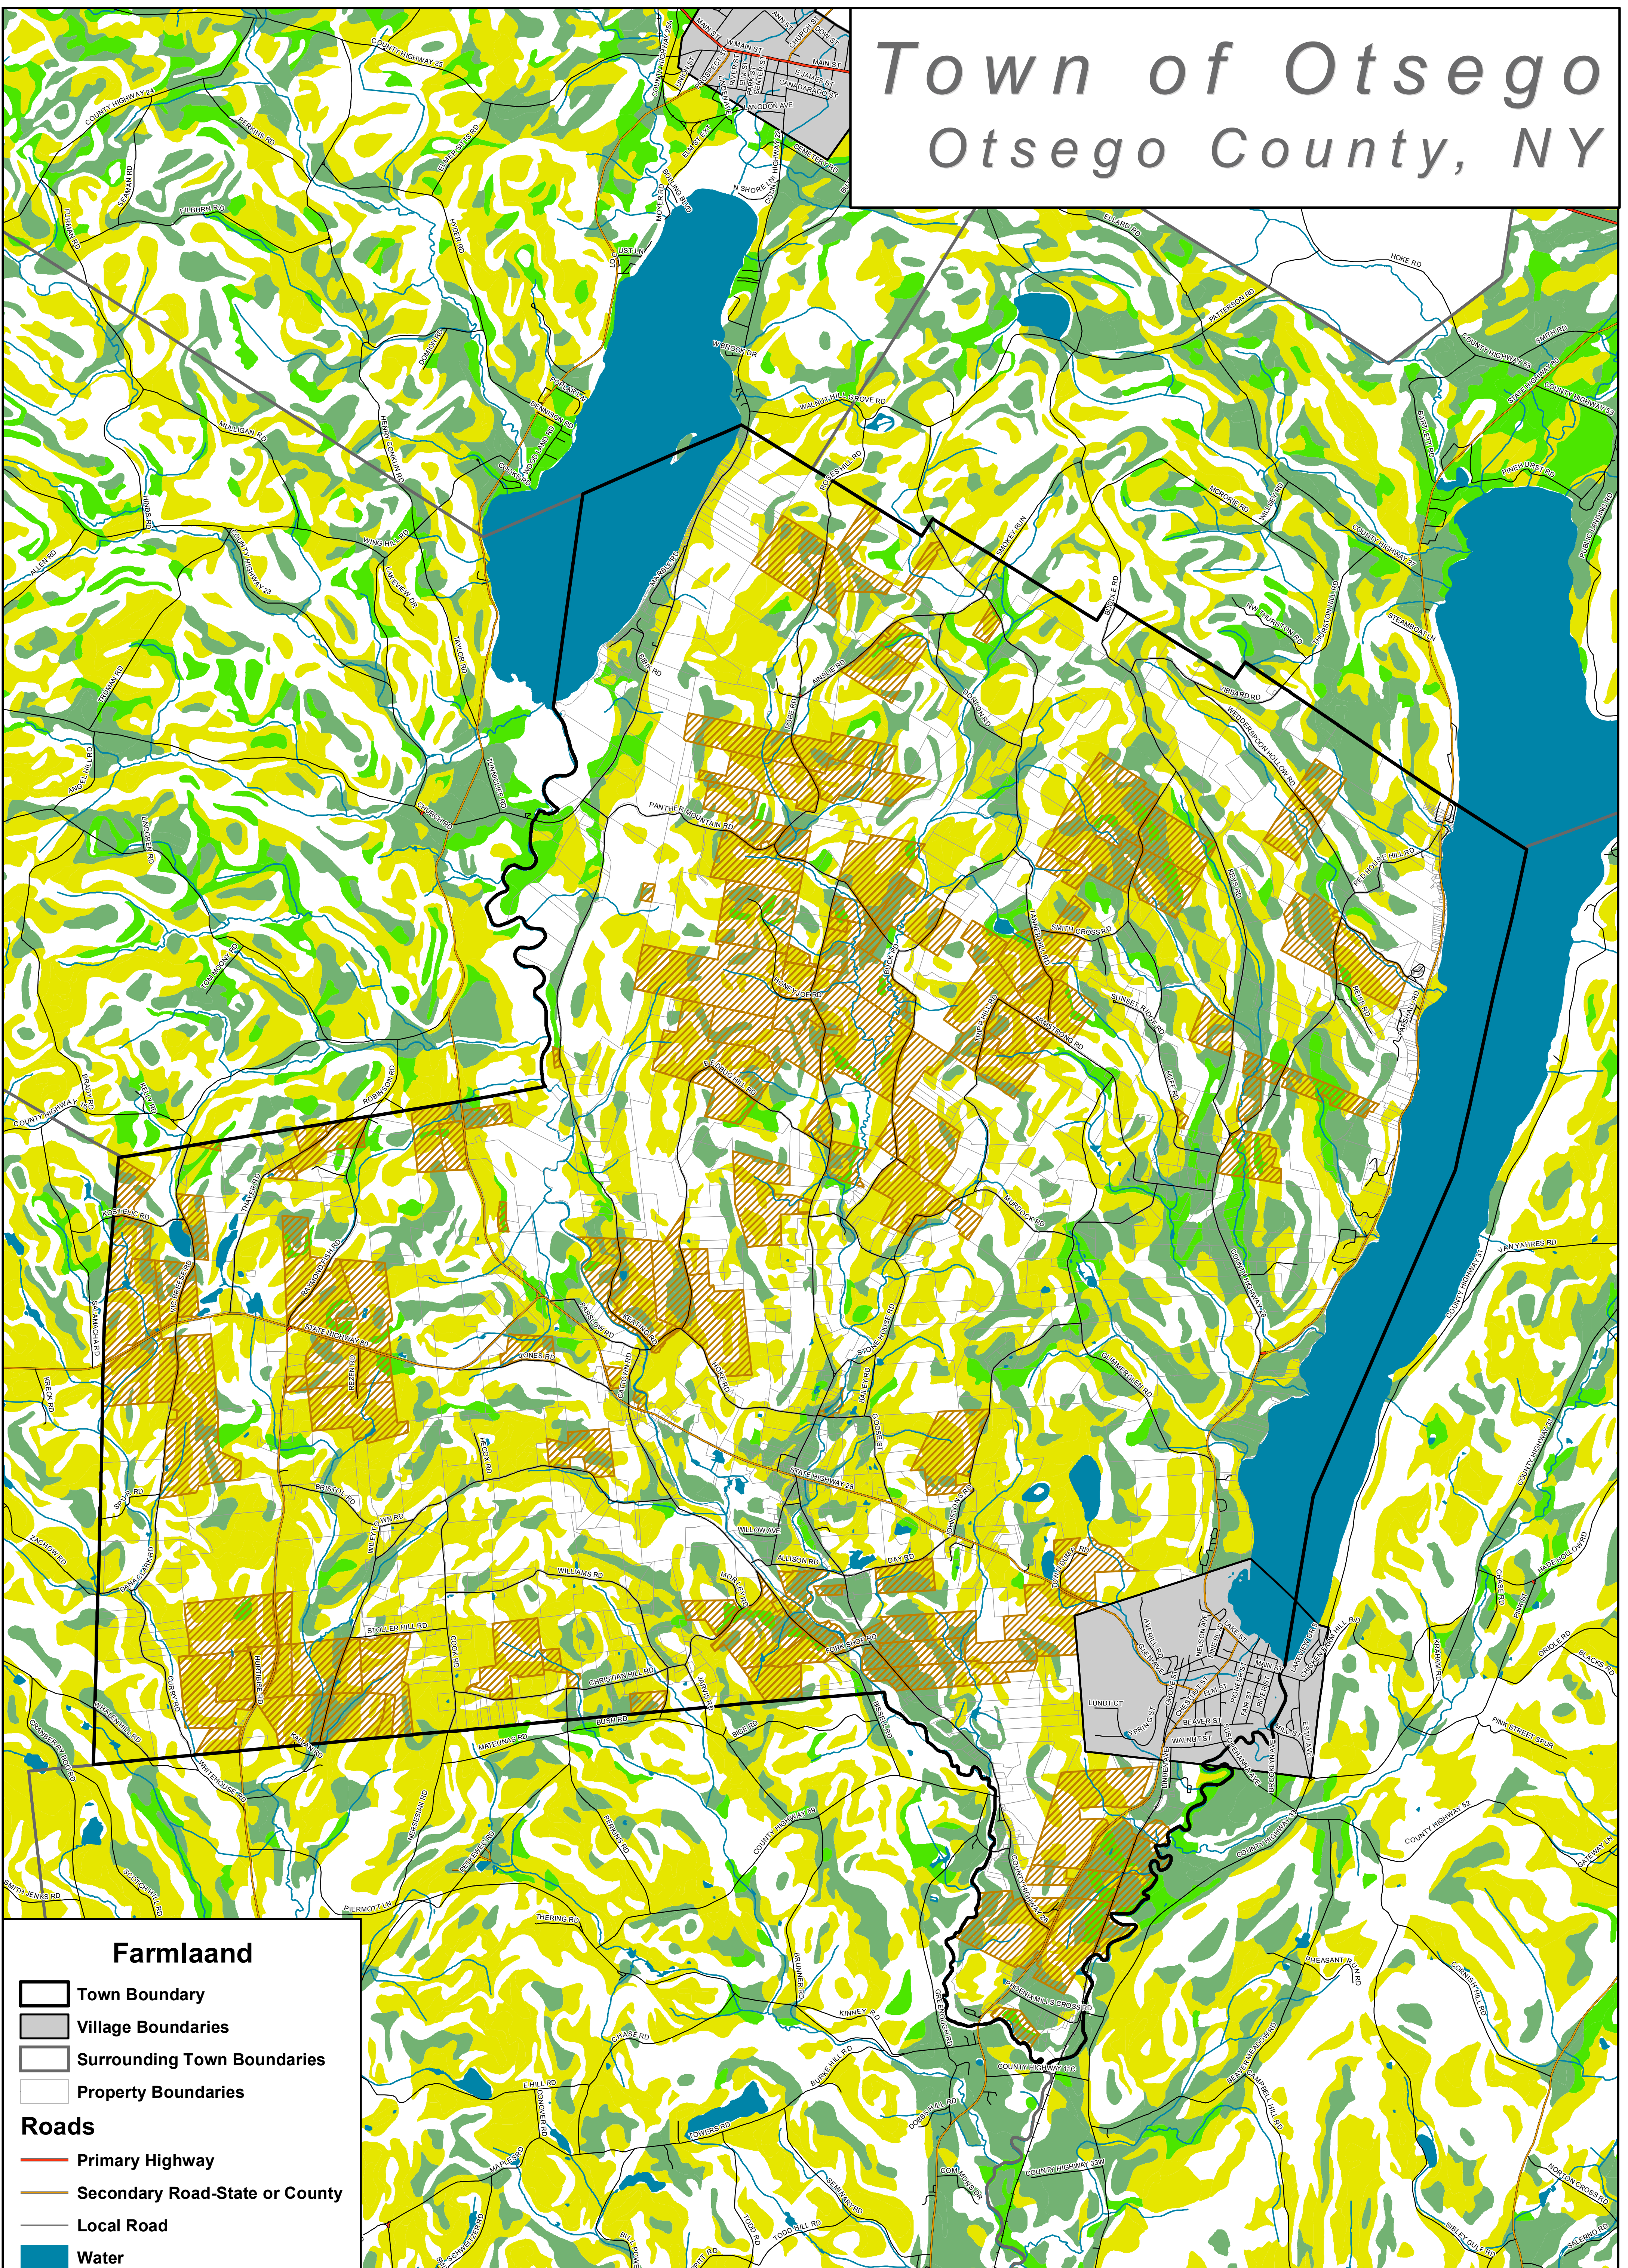

Town of Otsego

Otsego County, NY

Farmland

- Town Boundary
- Village Boundaries
- Surrounding Town Boundaries
- Property Boundaries

Roads

- Primary Highway
- Secondary Road-State or County
- Local Road
- Water
- Streams
- Agriculture Class Parcels

Farmland Soils

- All areas are prime farmland
- Prime farmland if drained
- Farmland of statewide importa

Draft Map Date:
4-20-2006

**Community Planning &
Environmental Associates**

152 Stolzenburg Road, Berne, New York 12023