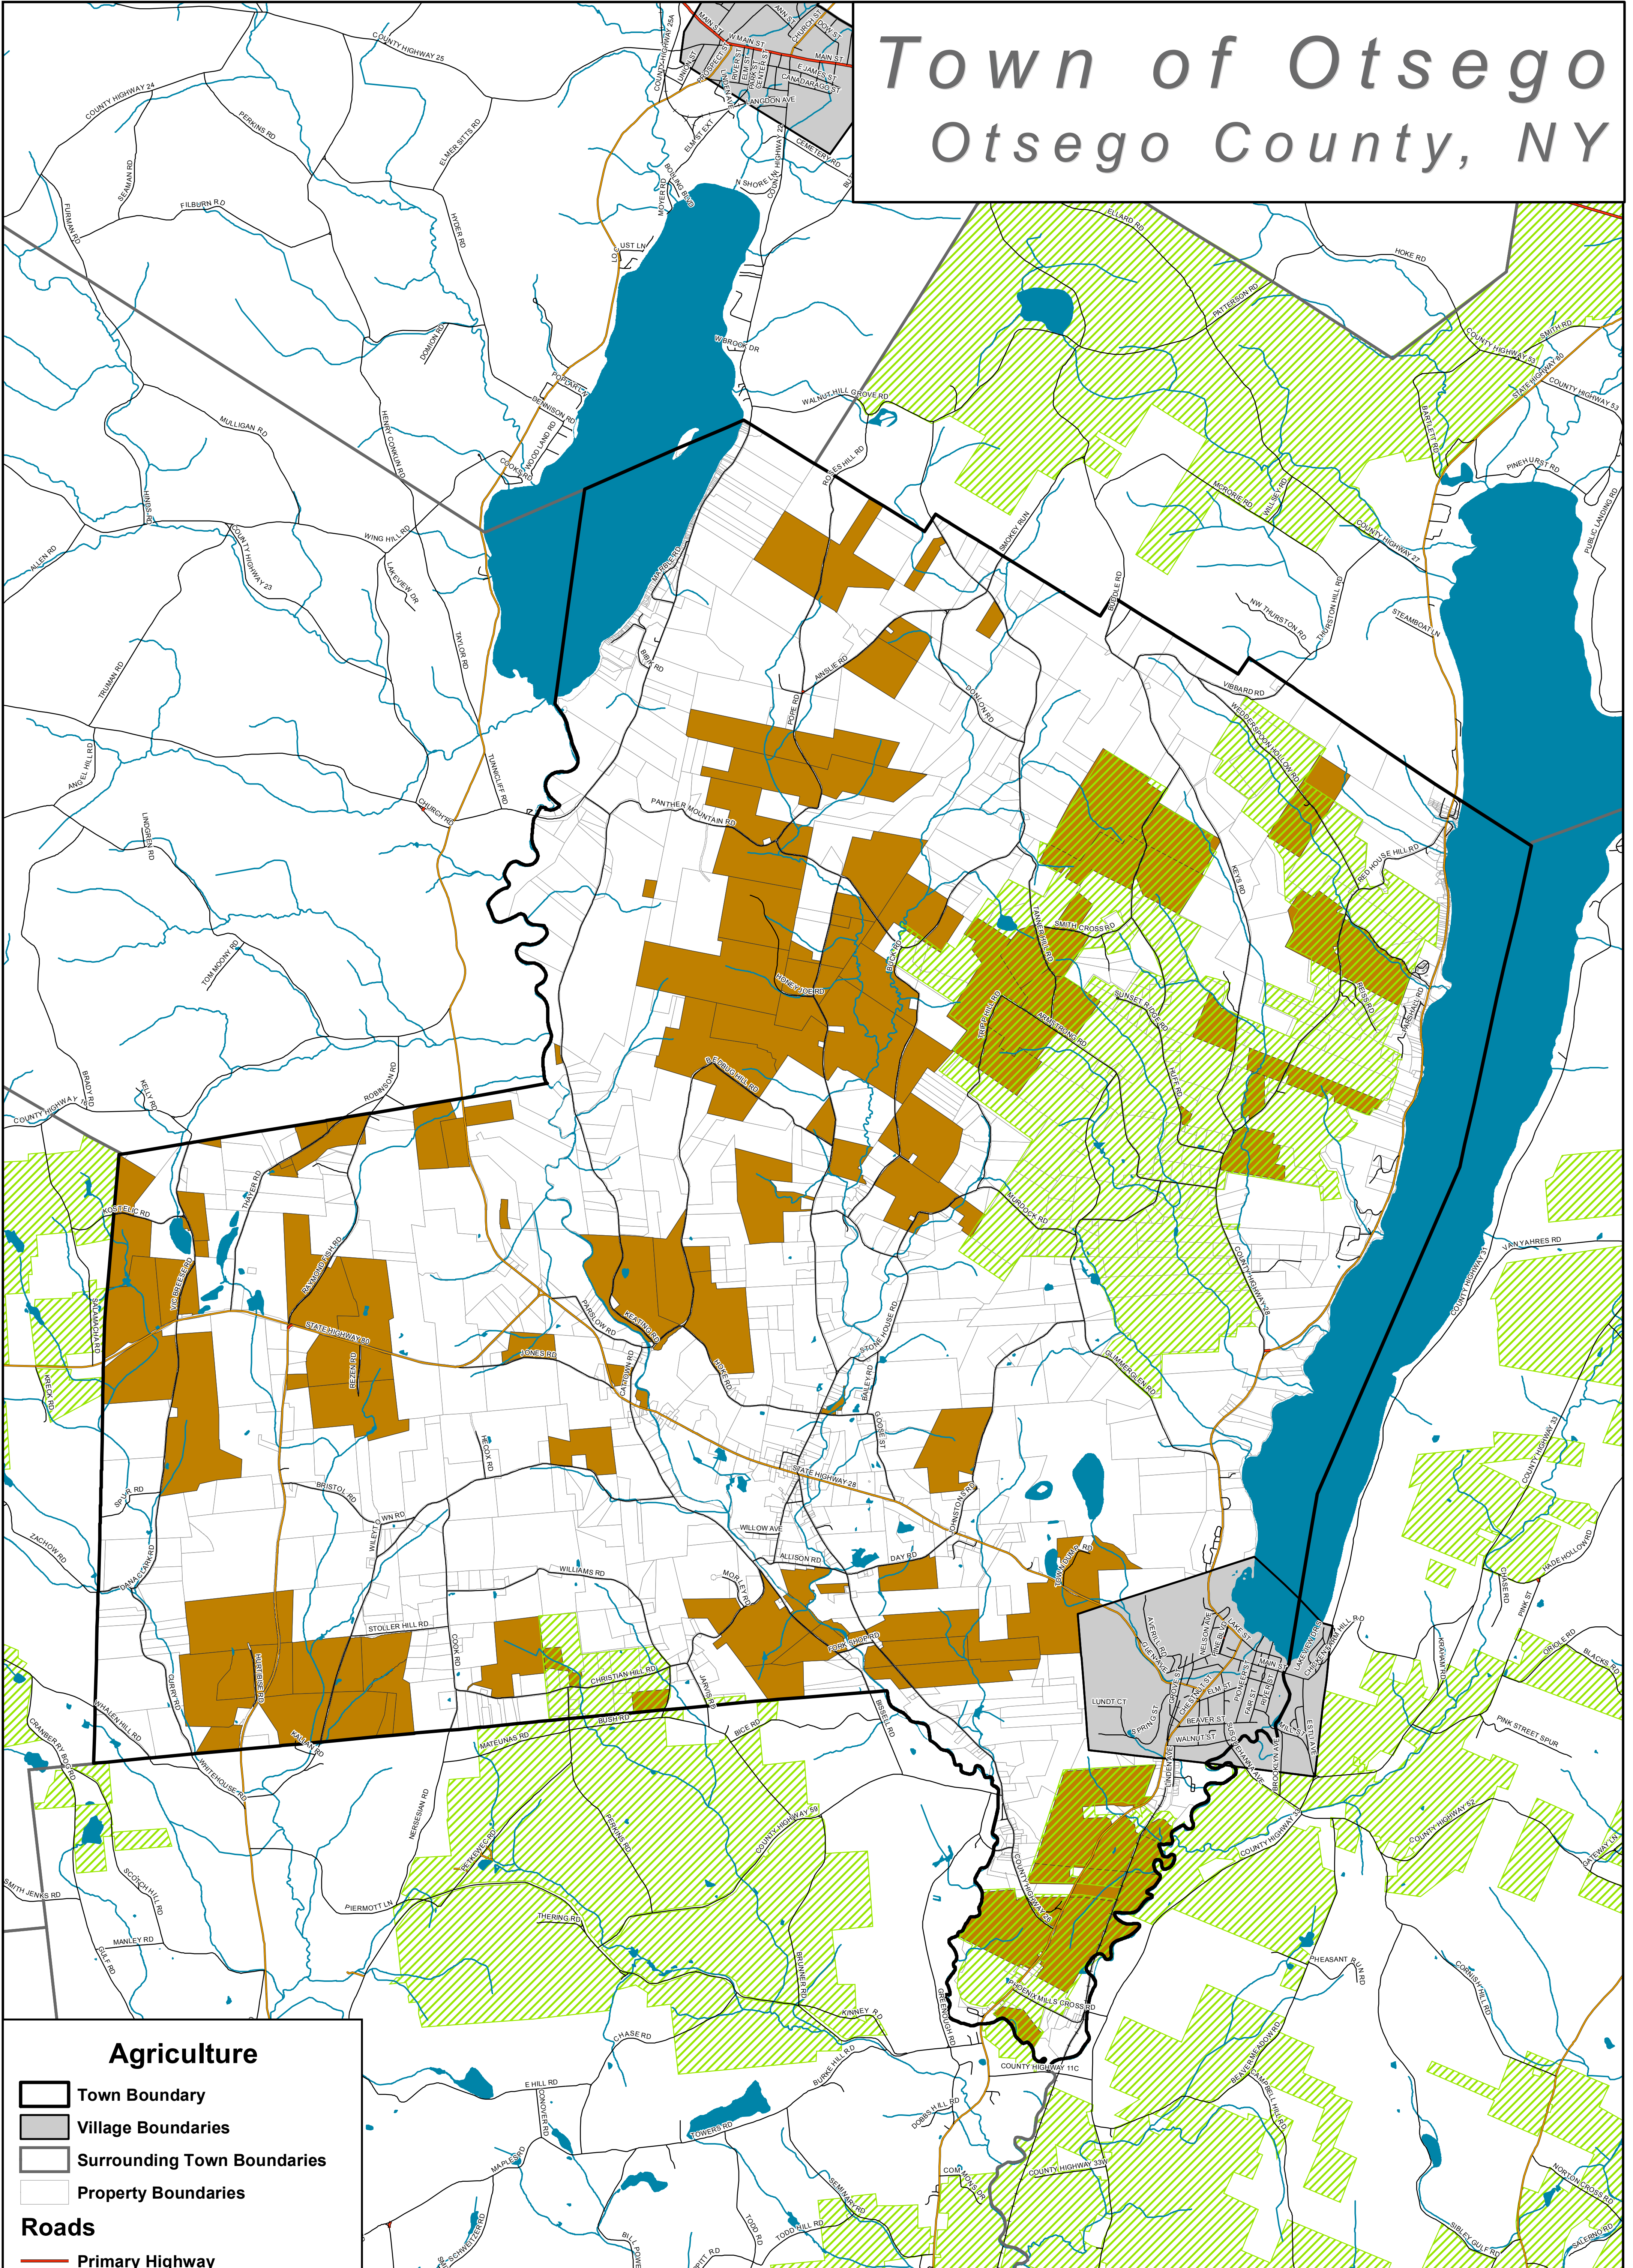

Town of Otsego

Otsego County, NY

Agriculture

- Town Boundary
- Village Boundaries
- Surrounding Town Boundaries
- Property Boundaries

Roads

- Primary Highway
- Secondary Road-State or County
- Local Road

Water

- Water
- Streams

Agriculture Class Parcels

- Agriculture Class Parcels
- County Agricultural District

Draft Map Date:
4-20-2006

**Community Planning &
Environmental Associates**

152 Stolzenburg Road, Berne, New York 12023