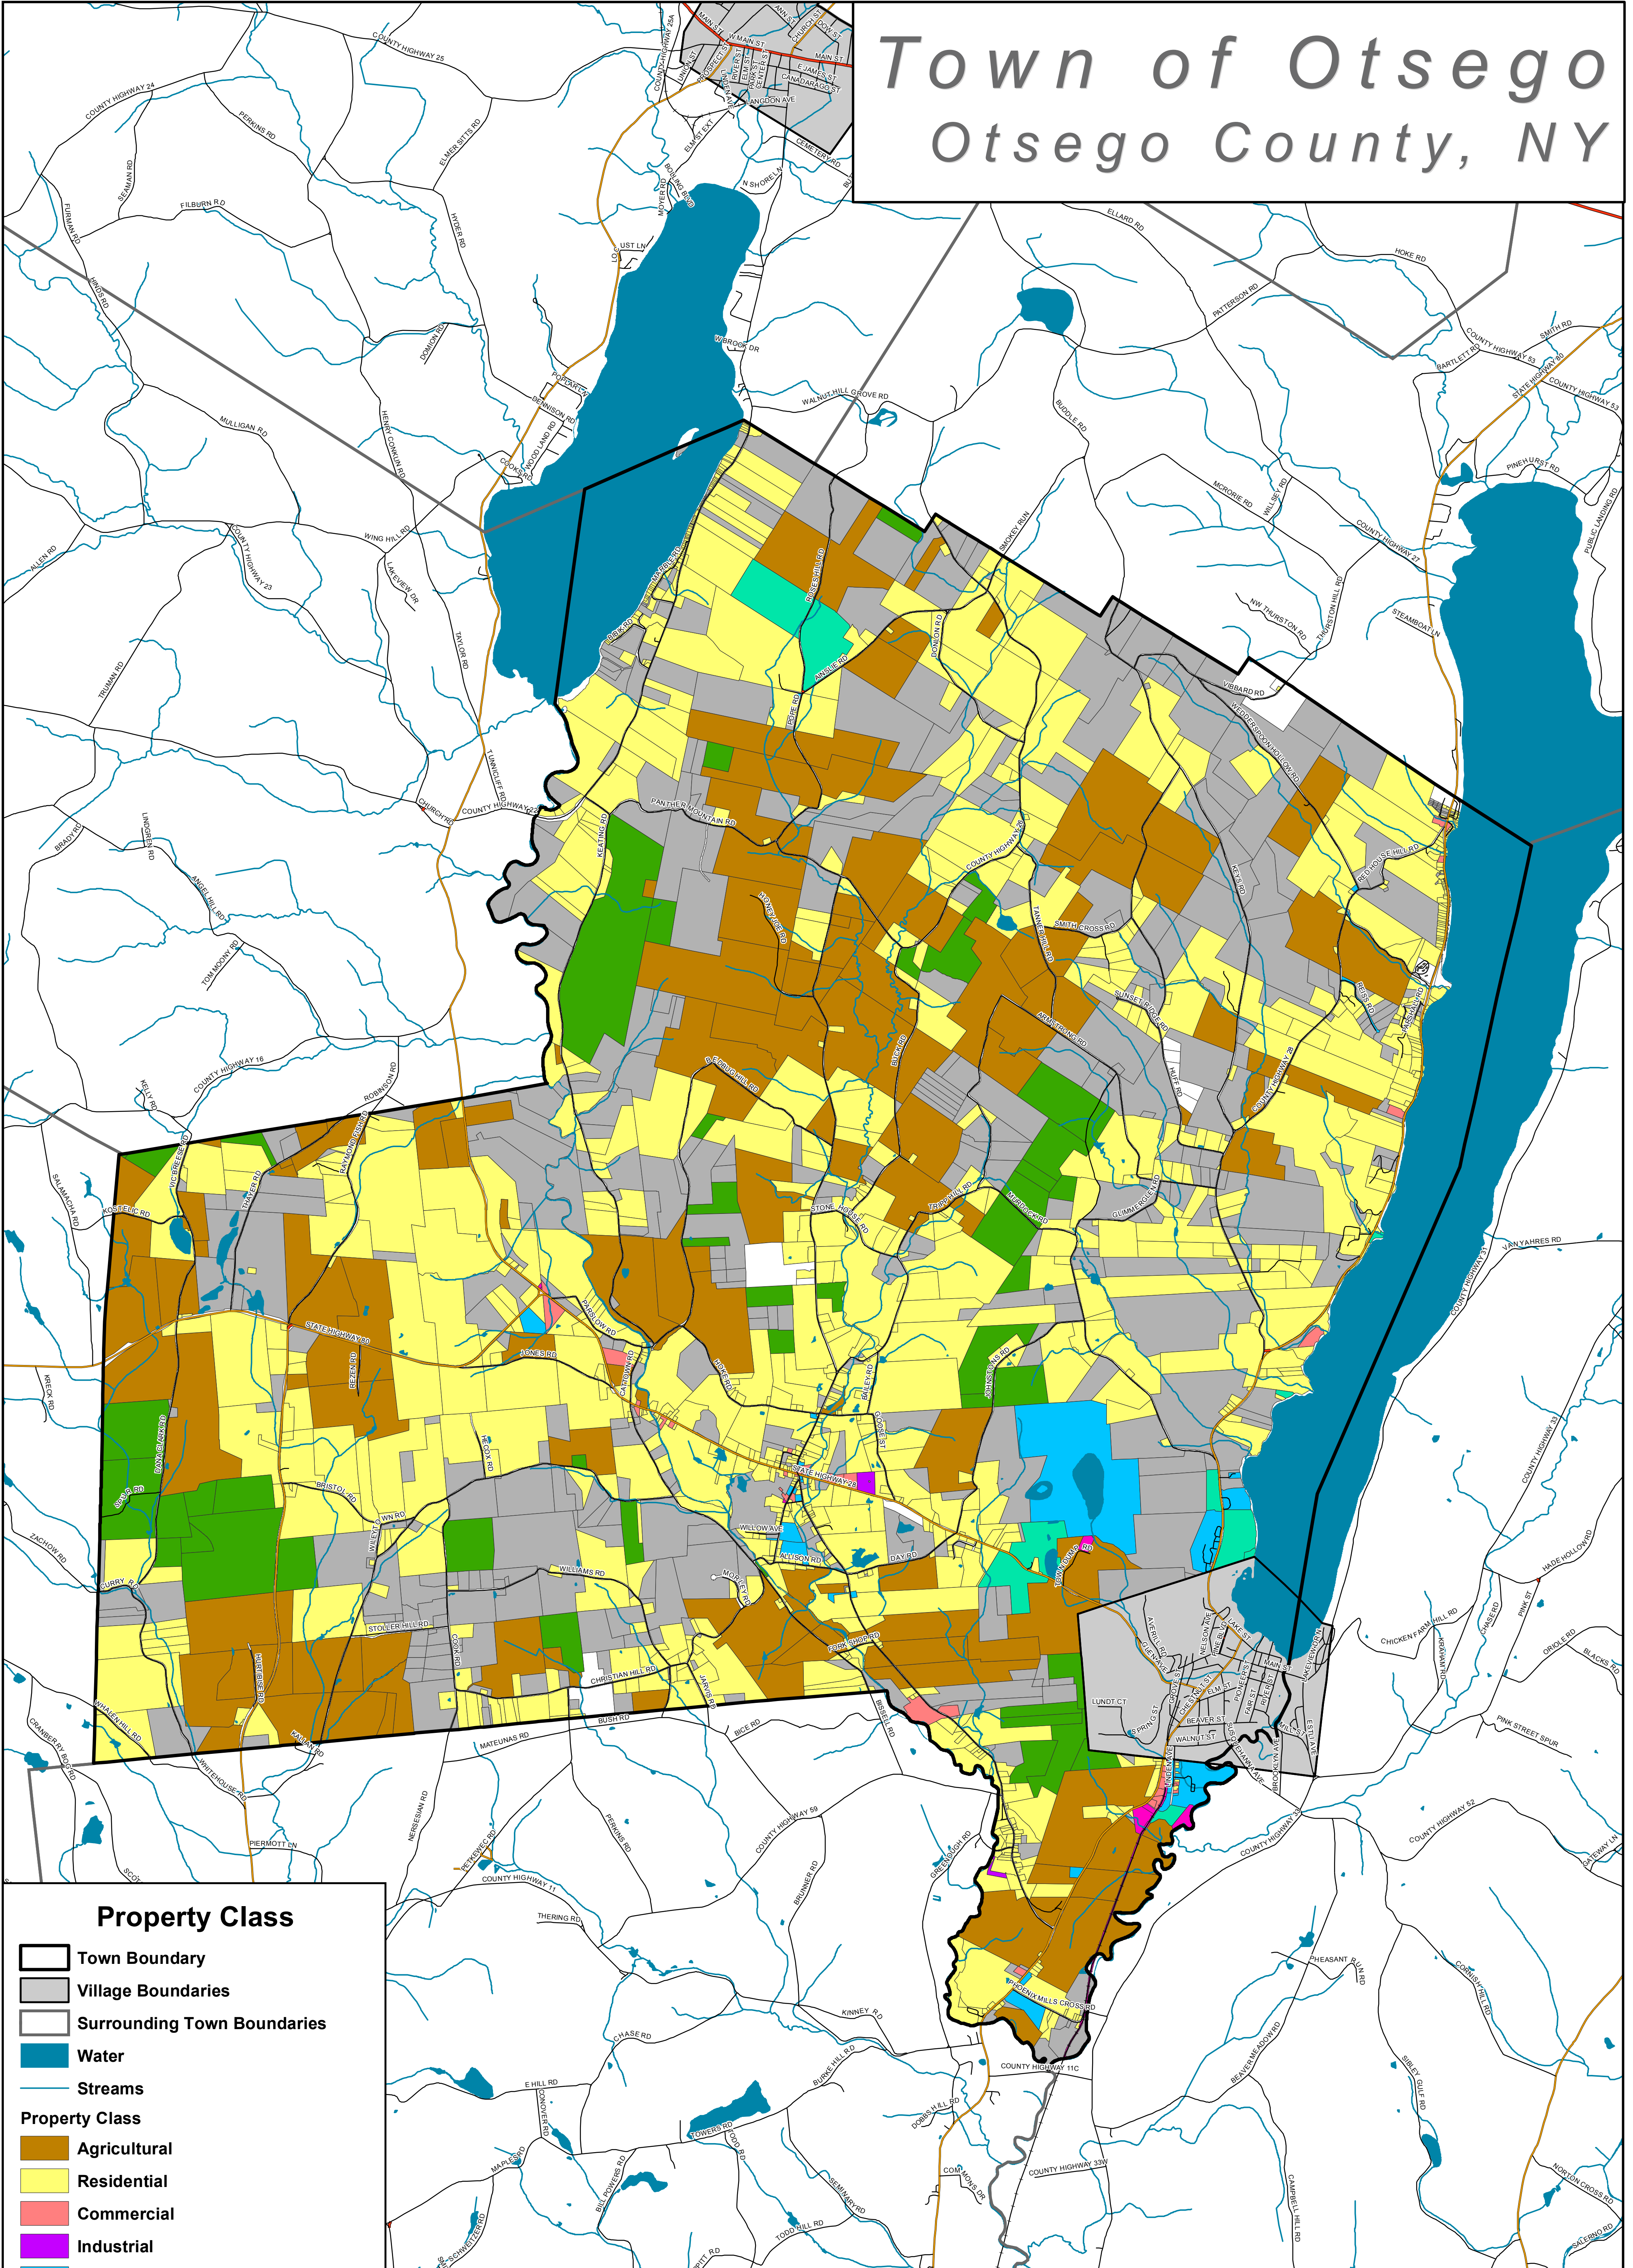

Town of Otsego

Otsego County, NY

Property Class

- Town Boundary
- Village Boundaries
- Surrounding Town Boundaries
- Water
- Streams
- Property Class**
- Agricultural
- Residential
- Commercial
- Industrial
- Community Services
- Public Services
- Recreation and Entertainment
- Wild, Forested, Conservation Lands and Public Parks
- Vacant Land
- UnKnown

Draft Map Date:
4-20-2006

**Community Planning &
Environmental Associates**

152 Stolzenburg Road, Berne, New York 12023

Nan Stolzenburg AICP - www.planningbetterplaces.com
Don Meltz Planning and GIS - www.donmeltz.com