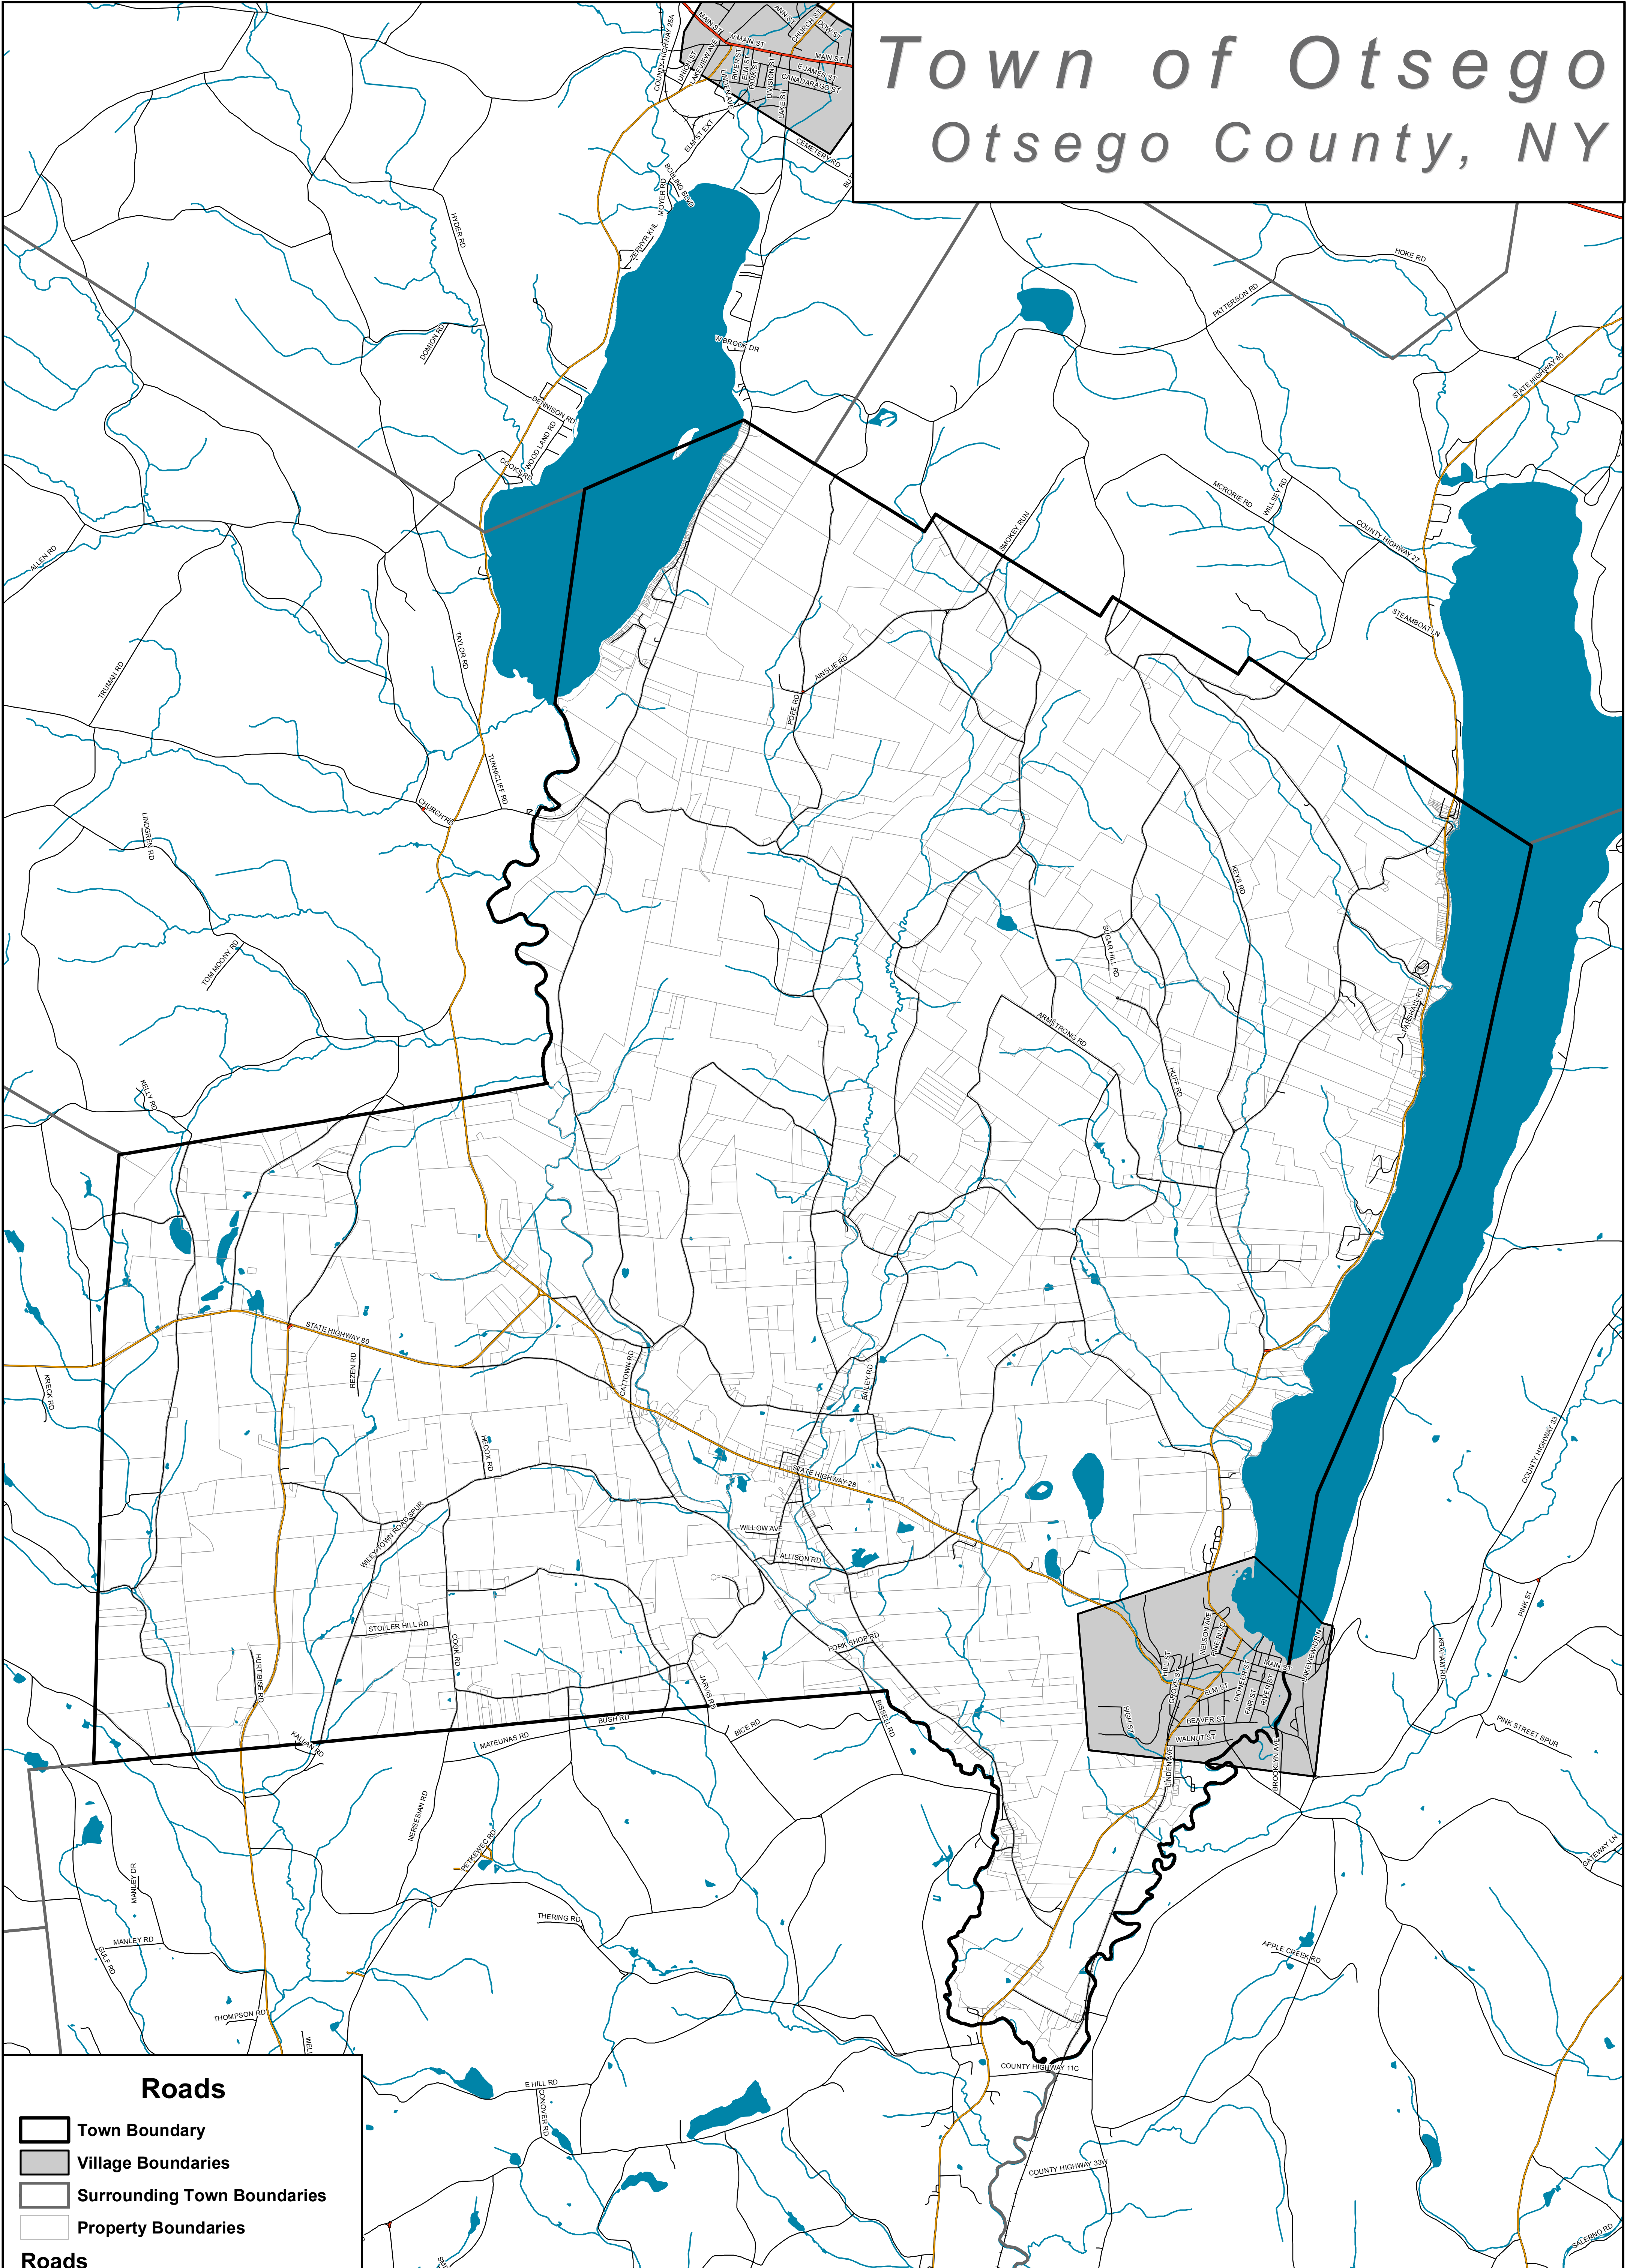

Town of Otsego

Otsego County, NY

Roads

- Town Boundary
- Village Boundaries
- Surrounding Town Boundaries
- Property Boundaries

Roads

- Primary Highway
- Secondary Road-State or County
- Local Road
- Railroads
- Water
- Streams

Draft Map Date:
4-20-2006

0 0.5 1 2 Miles

Community Planning &
Environmental Associates

152 Stolzenburg Road, Berne, New York 12023

Nan Stolzenburg AICP - www.planningbetterplaces.com
Don Meltz Planning and GIS - www.donmeltz.com